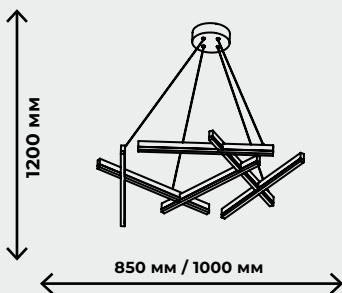

■ ЧЕРНЫЙ

ZRS.01243.01

50Вт, LED SMD2835,
3000-6000K

6000лм

■ ЧЕРНЫЙ

ZRS.01243.02

ZRS.01243.03

65Вт, LED SMD2835, 3000-6000K
80Вт, LED SMD2835, 3000-6000K