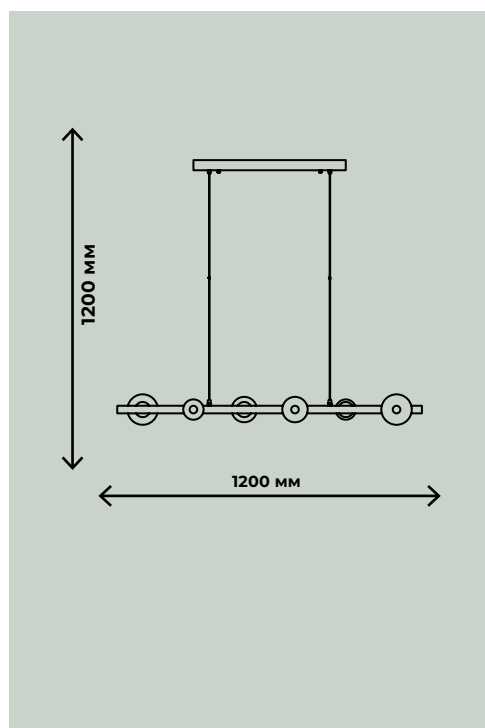

FRITTO

36W,LED,3000-6000K
24W,LED,3000-6000K

70lm/W

ZRS.1888.09