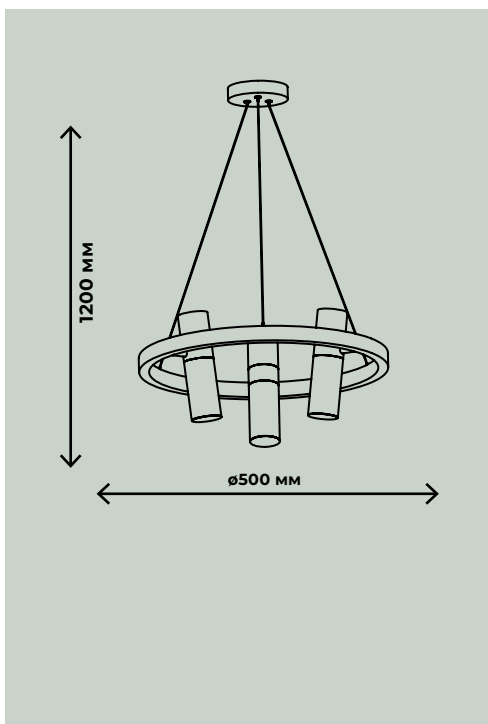

42Вт, LED GU10, 4000K
84Вт, LED GU10, 4000K

5100лм / 10000лм