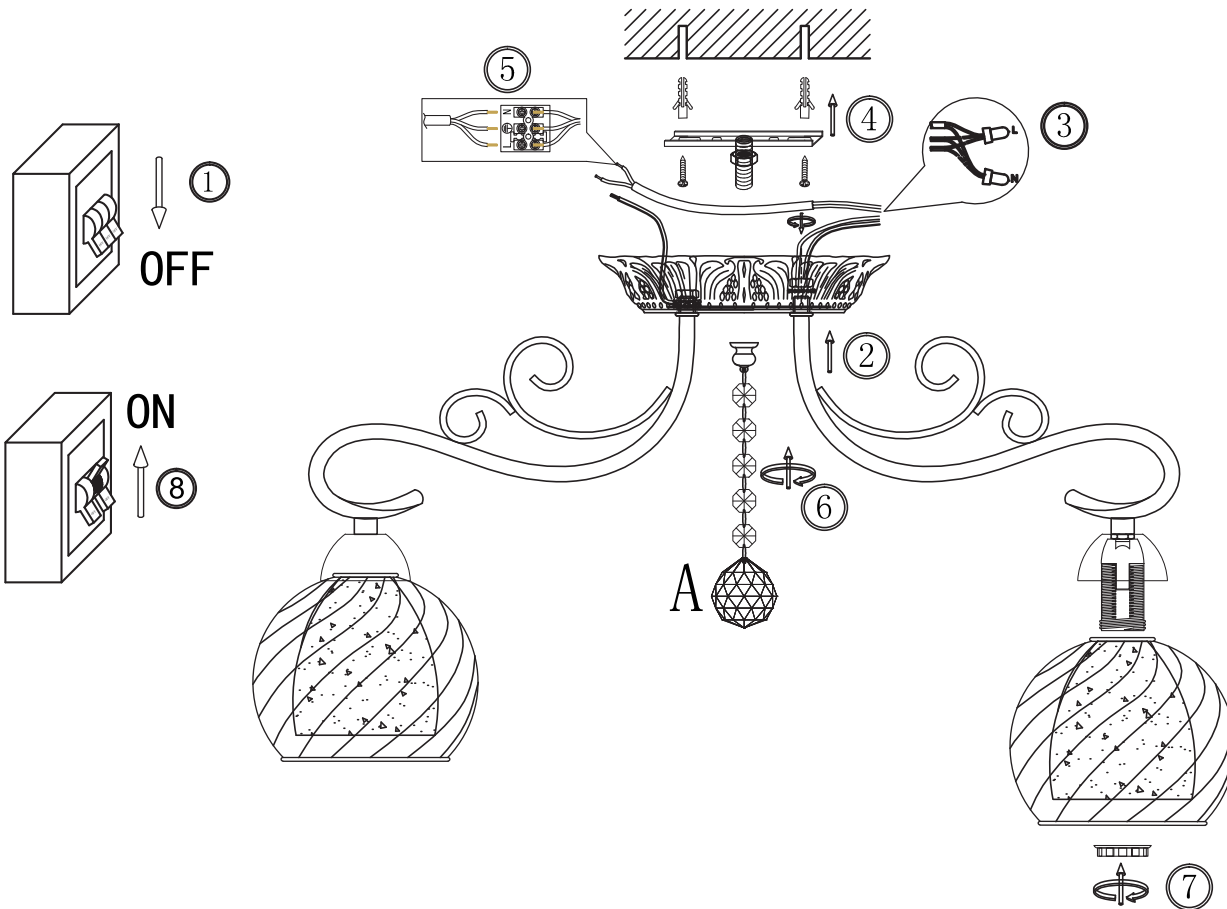

FREYA
TRADITION OF QUALITY

INSTRUCTION

MODEL: FR2662-PL-05-BZ

5 X E14 (40W)

FREYA-LIGHT.COM