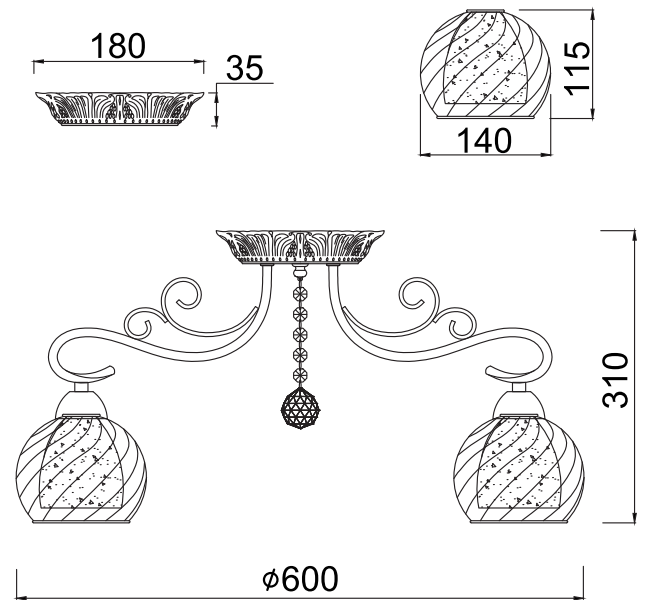

FREYA
TRADITION OF QUALITY

INSTRUCTION

MODEL: FR2662-PL-05-BZ

5 X E14 (40W)

FREYA-LIGHT.COM