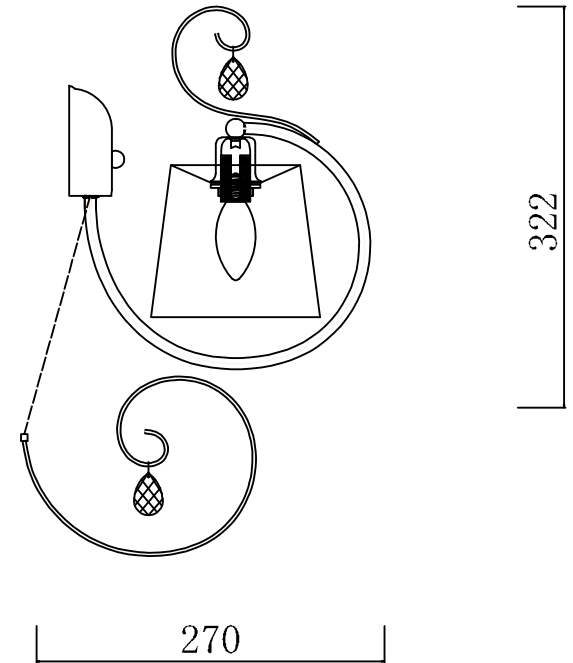

FREYA
TRADITION OF QUALITY

INSTRUCTION

MODEL: FR2020-WL-01-BZ
SCONCE

1 X E14 (40W)

FREYA-LIGHT.COM