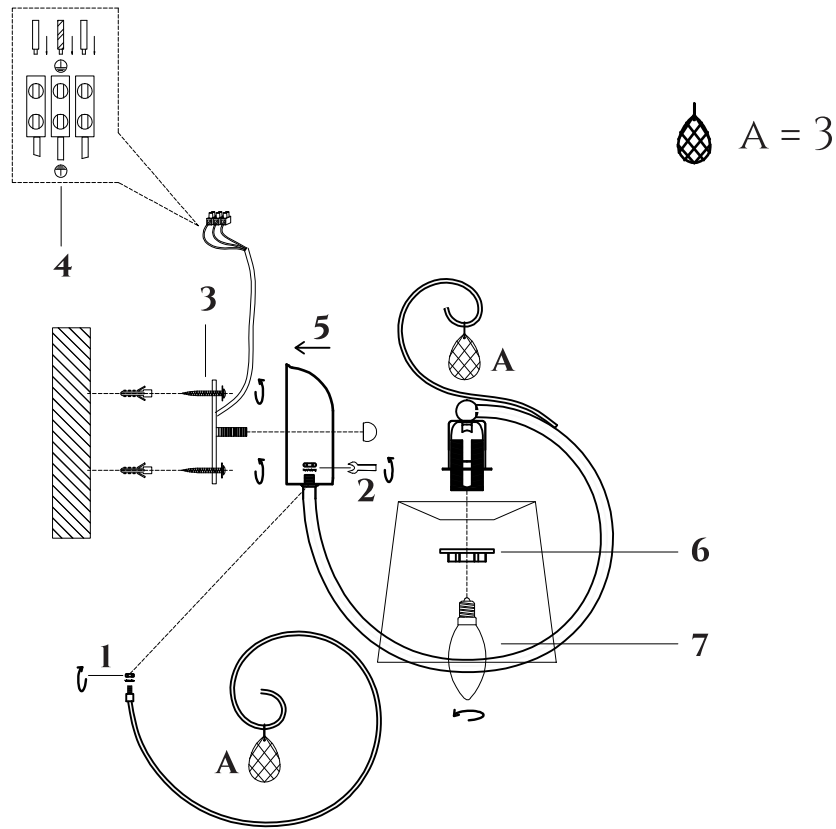

FREYA
TRADITION OF QUALITY

INSTRUCTION

MODEL: FR2020-WL-01-BZ
SCONCE

1 X E14 (40W)

FREYA-LIGHT.COM