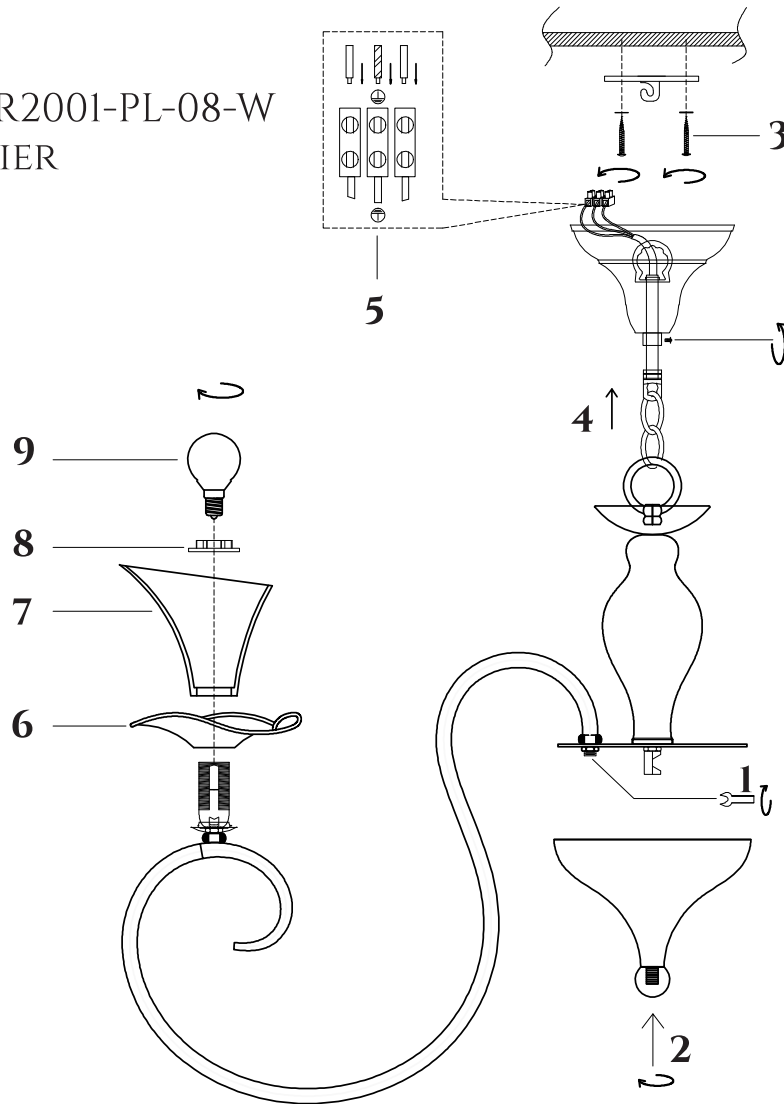

# INSTRUCTION

**MODEL:** FR2001-PL-08-W  
CHANDELIER

8 X E14 (40W)

FREYA-LIGHT.COM