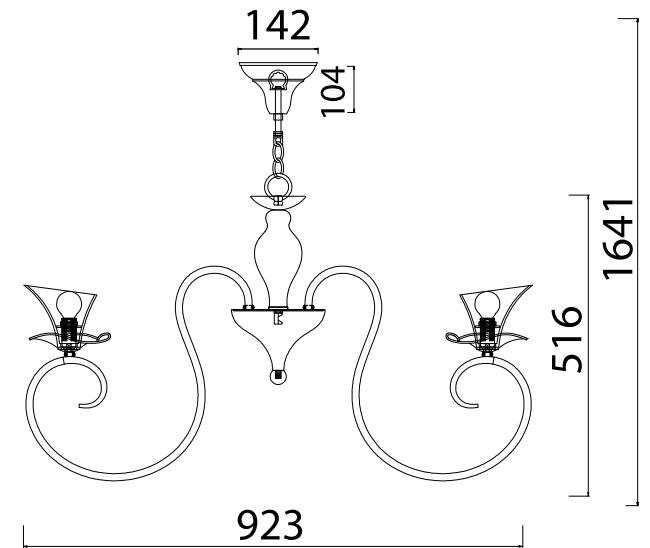

# INSTRUCTION

**MODEL:** FR2001-PL-08-W  
CHANDELIER

8 X E14 (40W)

FREYA-LIGHT.COM