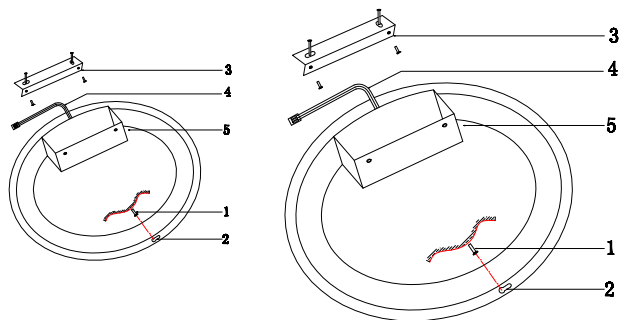

Instruction

MOD058CL-L65W4K

Gross Weight: 6,52 kg

Net Weight: 6 kg

Volume: 0,101124 m3

Weight and Volume Margin of Error: ±10%

Color: White

Material: Aluminum

MAX 65W
3000 Lumen

Model: MOD058CL-L65W4K

Collection: Technical

Series: Rim

Ceiling Lamps