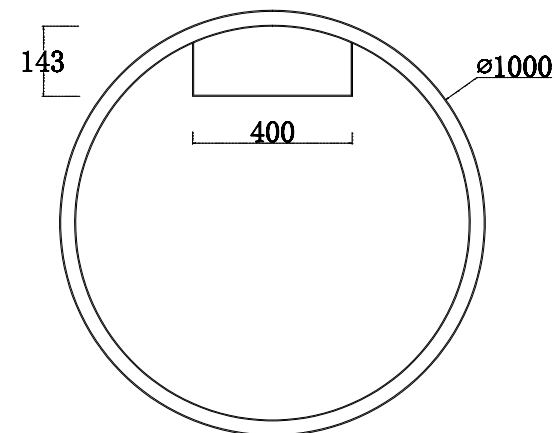

Instruction

MOD058CL-L65W4K

Gross Weight: 6,52 kg

Net Weight: 6 kg

Volume: 0,101124 m3

Weight and Volume Margin of Error: ±10%

Color: White

Material: Aluminum

MAX 65W
3000 Lumen

Model: MOD058CL-L65W4K

Collection: Technical

Series: Rim

Ceiling Lamps