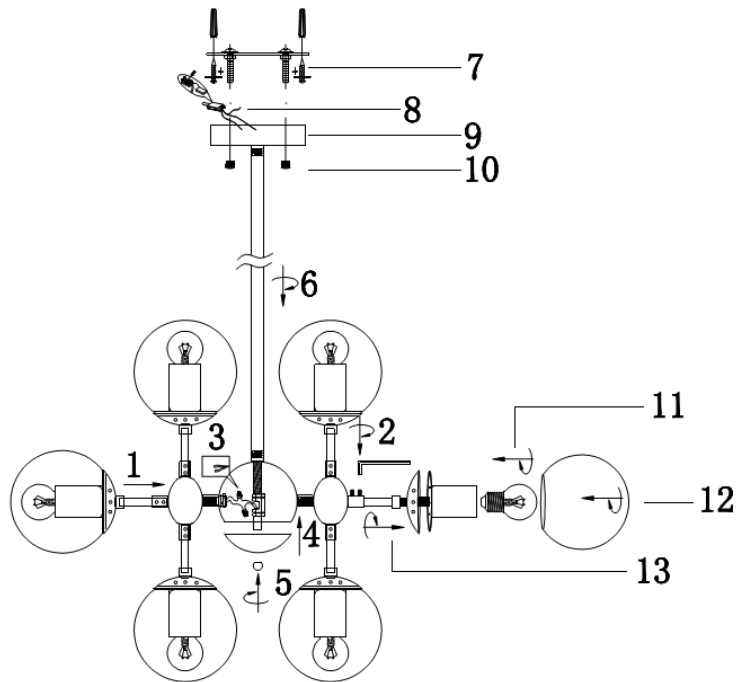

FREYA
TRADITION OF QUALITY

INSTRUCTION

Model: FR5596PL-09CH

Pendant

9 x E14 (60W)

FREYA-LIGHT.COM