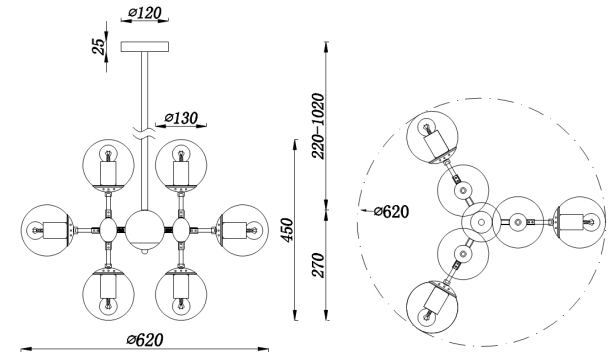

FREYA
TRADITION OF QUALITY

INSTRUCTION

Model: FR5596PL-09CH

Pendant

9 x E14 (60W)

FREYA-LIGHT.COM