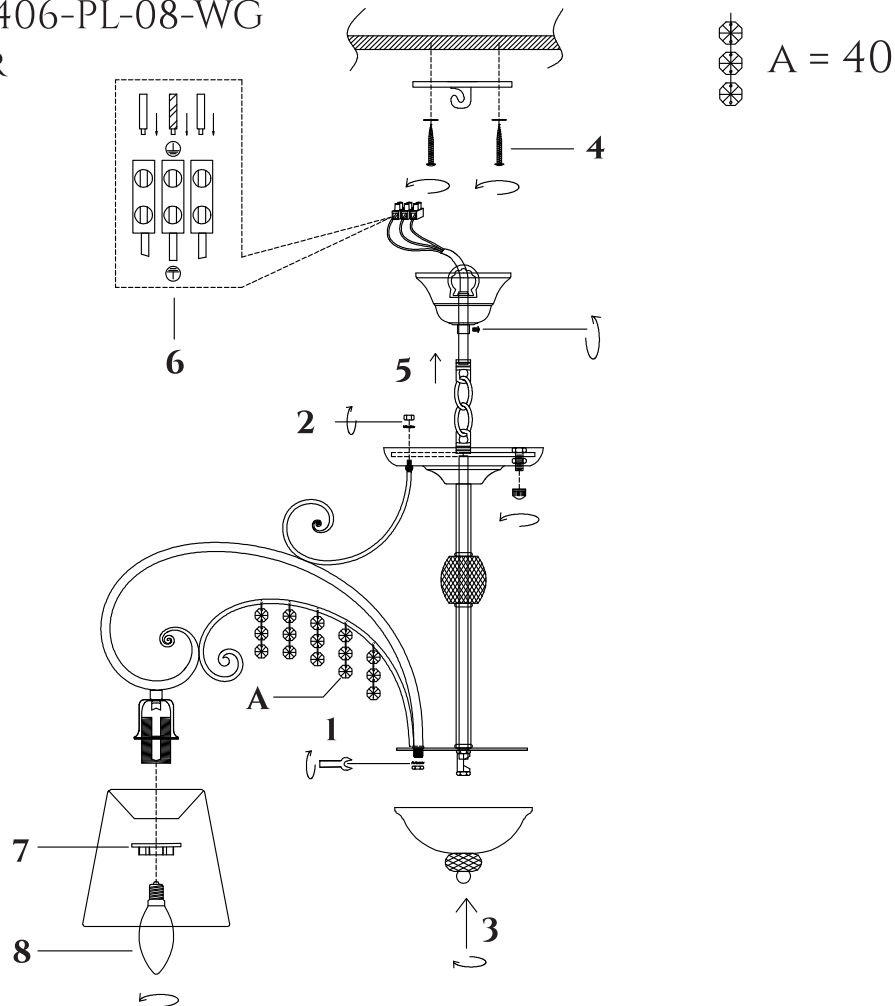

FREYA
TRADITION OF QUALITY

INSTRUCTION

MODEL: FR2406-PL-08-WG
CHANDELIER

8 X E14 (40W)

FREYA-LIGHT.COM