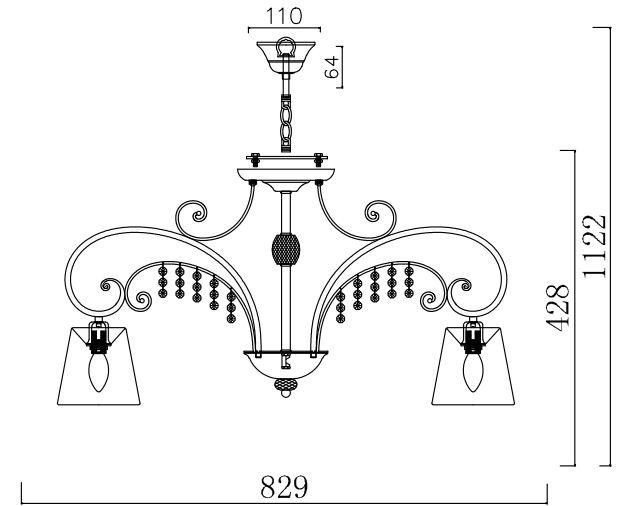

FREYA
TRADITION OF QUALITY

INSTRUCTION

MODEL: FR2406-PL-08-WG
CHANDELIER

8 X E14 (40W)

FREYA-LIGHT.COM