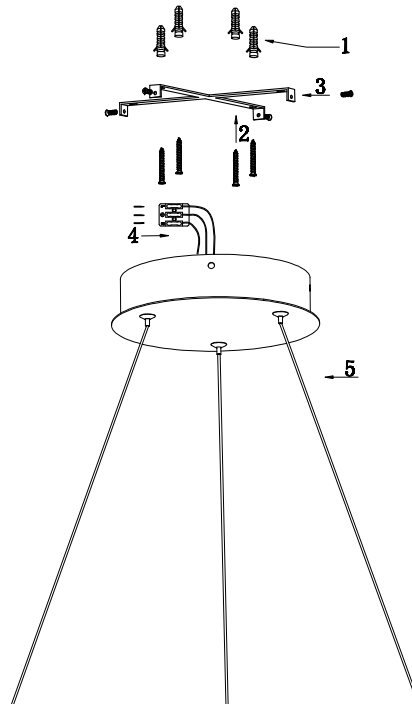

Instruction

MOD058PL-L32BS4K

MAX 37W
2200 Lumen

Model: MOD058PL-L32BS4K
Collection: Technical
Series: Rim

Pendant Lamps