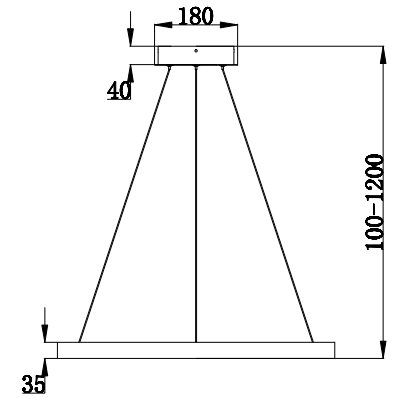

Instruction

MOD058PL-L32BS4K

MAX 37W
2200 Lumen

Model: MOD058PL-L32BS4K
Collection: Technical
Series: Rim

Pendant Lamps