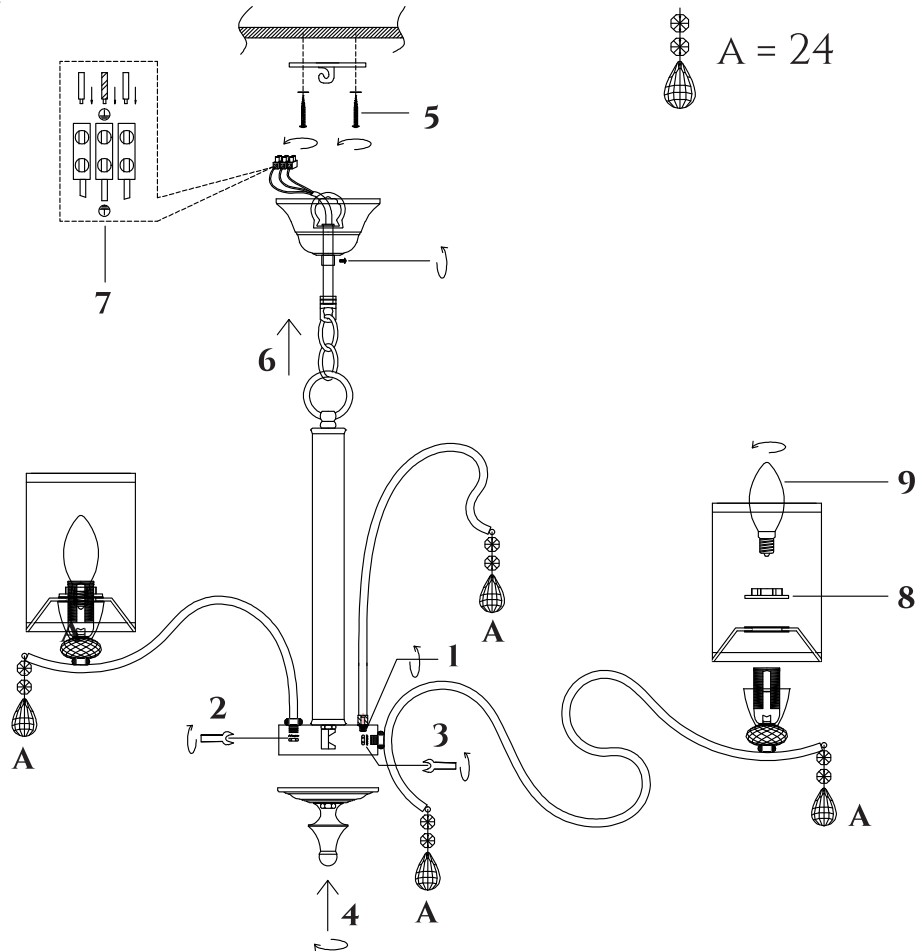

FREYA
TRADITION OF QUALITY

INSTRUCTION

MODEL: FR2300-PL-12-BZ
CHANDELIER

12 X E14 (40W)

FREYA-LIGHT.COM