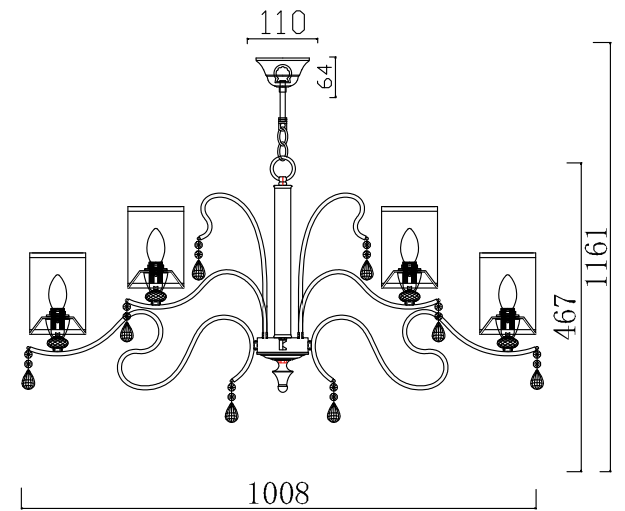

FREYA
TRADITION OF QUALITY

INSTRUCTION

MODEL: FR2300-PL-12-BZ
CHANDELIER

12 X E14 (40W)

FREYA-LIGHT.COM