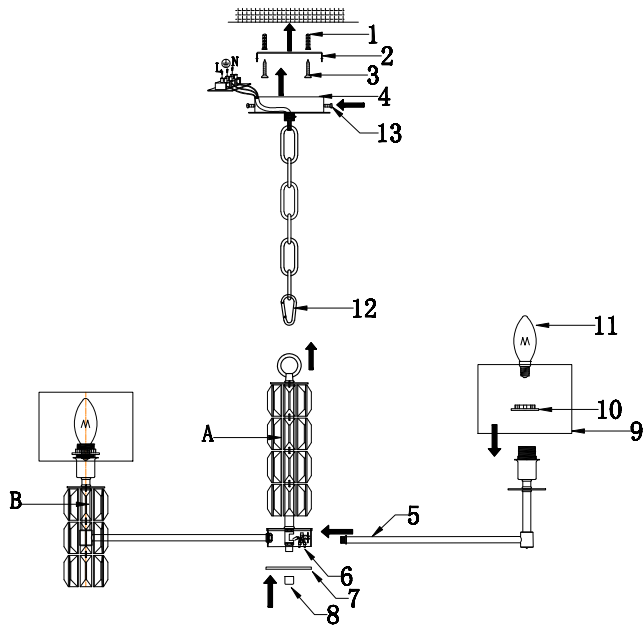

Instruction

DIA008PL-07CH

7 x E14 (40W)

Model: DIA008PL-07CH
Collection: Diamant Crystal
Series: Talento

Ceiling Lamps