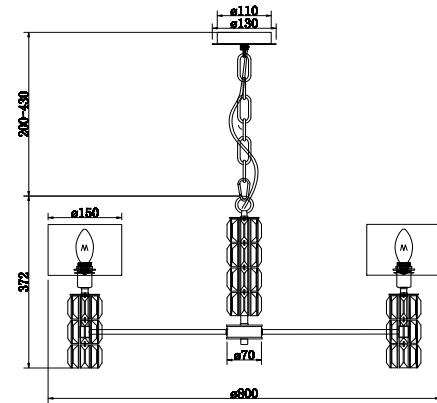

Instruction

DIA008PL-07CH

7 x E14 (40W)

Model: DIA008PL-07CH
Collection: Diamant Crystal
Series: Talento

Ceiling Lamps