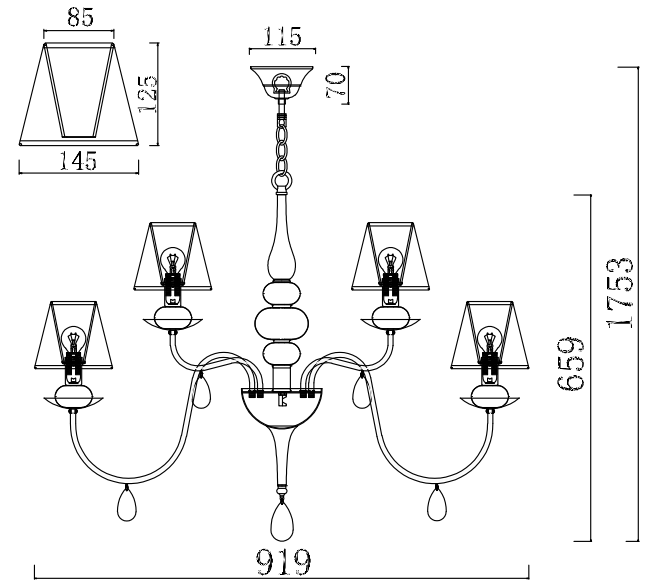

FREYA
TRADITION OF QUALITY

INSTRUCTION

MODEL: FR5756-PL-12-W
CHANDELIER

12 X E14 (40W)

FREYA-LIGHT.COM