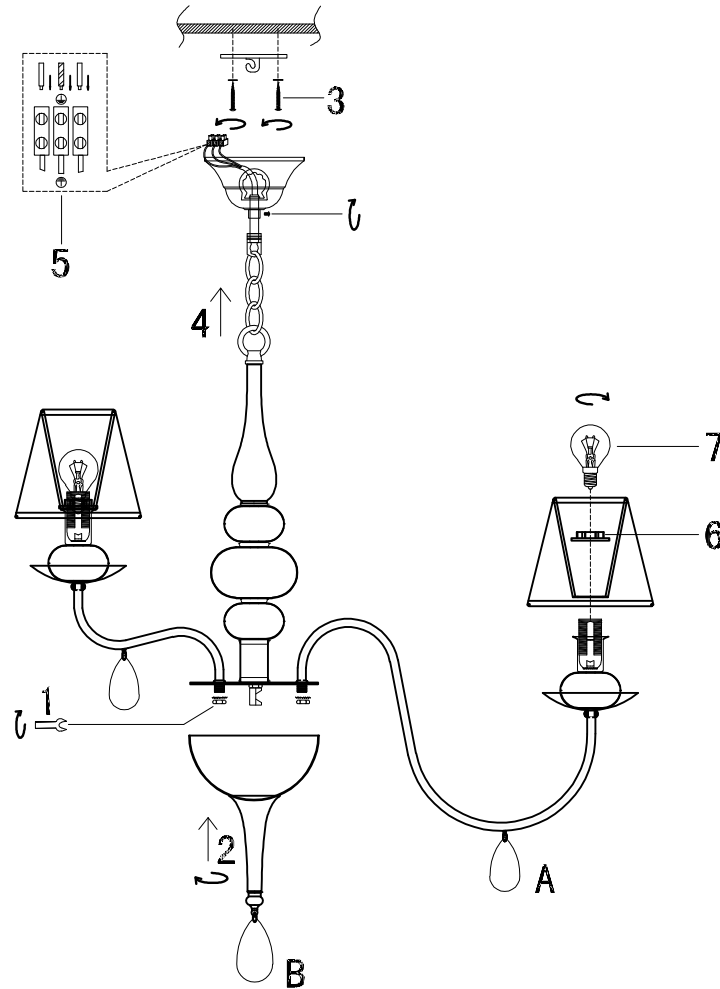

FREYA
TRADITION OF QUALITY

INSTRUCTION

MODEL: FR5756-PL-12-W
CHANDELIER

12 X E14 (40W)

FREYA-LIGHT.COM