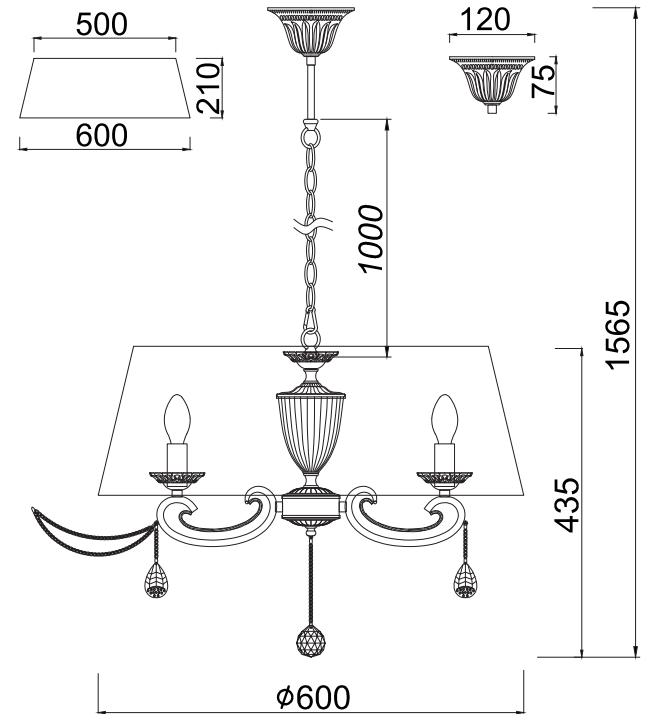

FREYA
TRADITION OF QUALITY

INSTRUCTION

MODEL:FR2904-PL-05C-BZ

5 X E14 (40W)

FREYA-LIGHT.COM