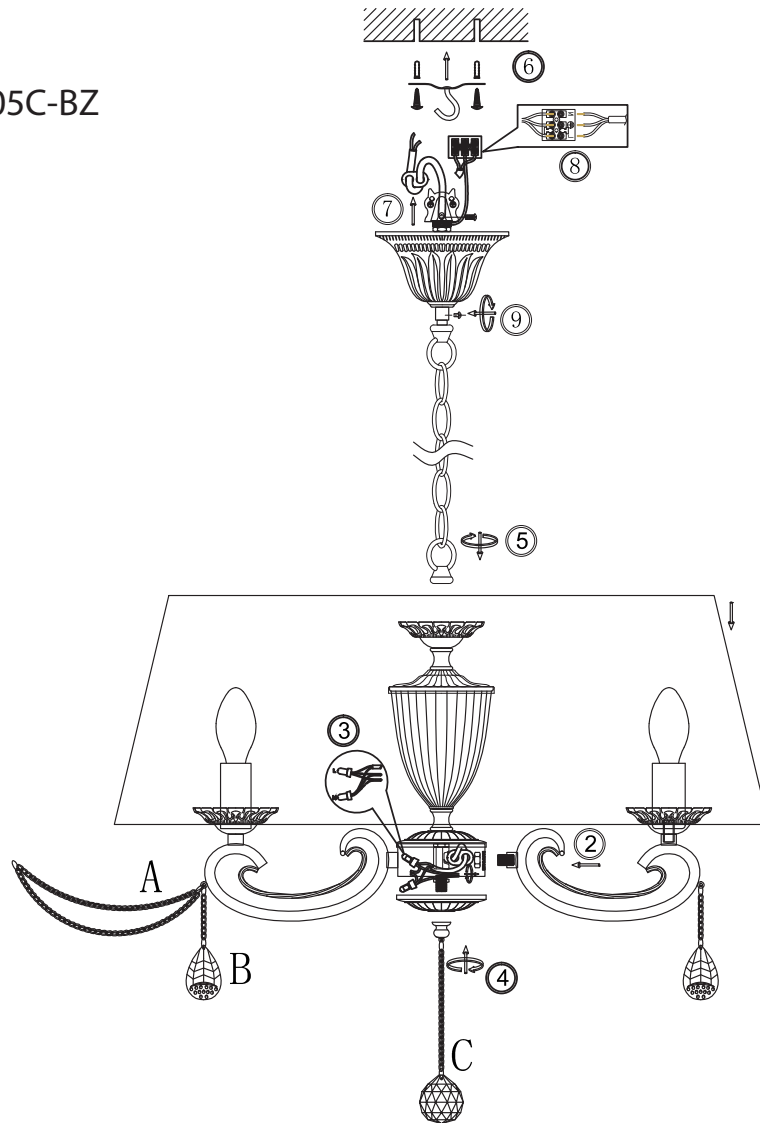

FREYA
TRADITION OF QUALITY

INSTRUCTION

MODEL:FR2904-PL-05C-BZ

5 X E14 (40W)

FREYA-LIGHT.COM