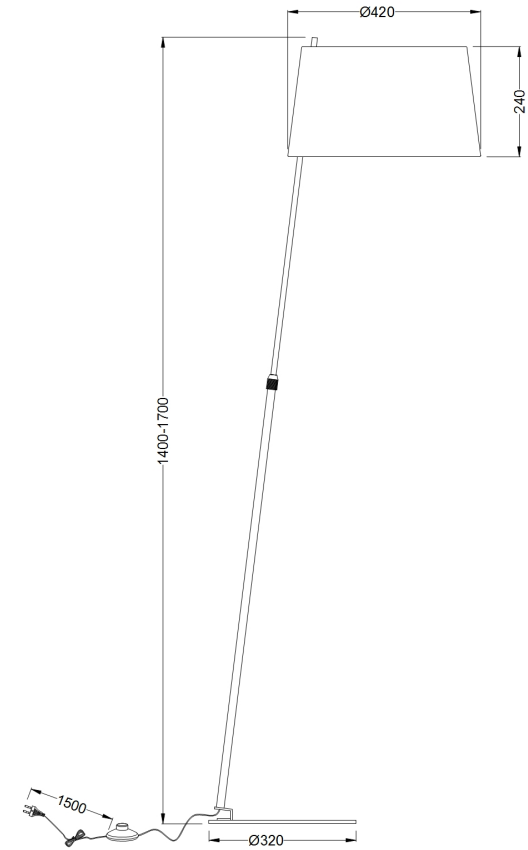

# Instruction

Collection: MODERN  
Series: BERGAMO  
Model: MOD613FL-01W  
Mobile

- Mobile

1 x E27 (60W)

**MAYTONI**  
DECORATIVE LIGHTING

[www.maytoni.de](http://www.maytoni.de)