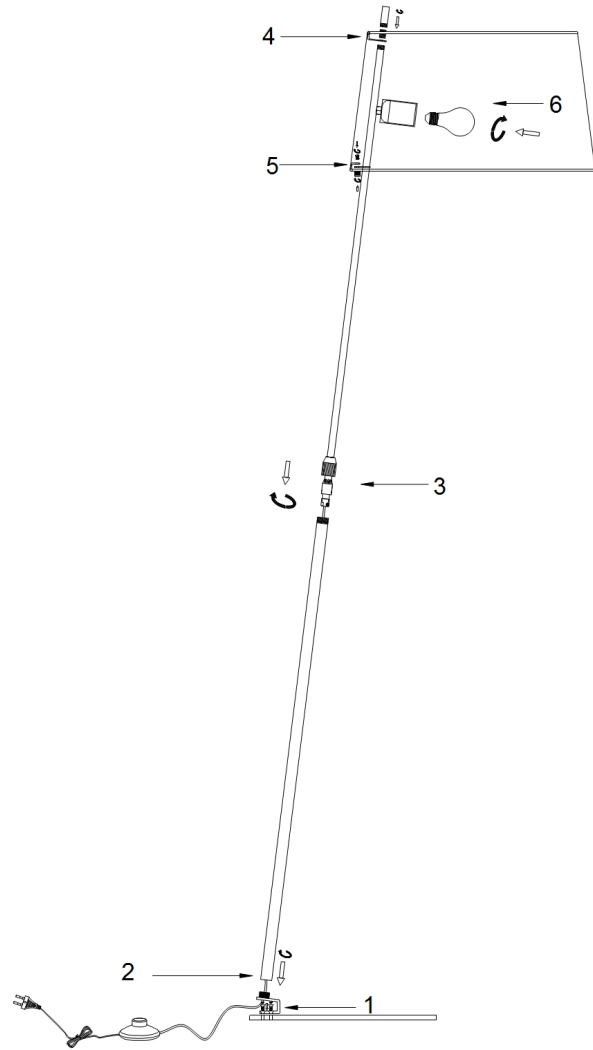

# Instruction

Collection: MODERN  
Series: BERGAMO  
Model: MOD613FL-01W  
Mobile

- Mobile

1 x E27 (60W)

**MAYTONI**  
DECORATIVE LIGHTING

[www.maytoni.de](http://www.maytoni.de)