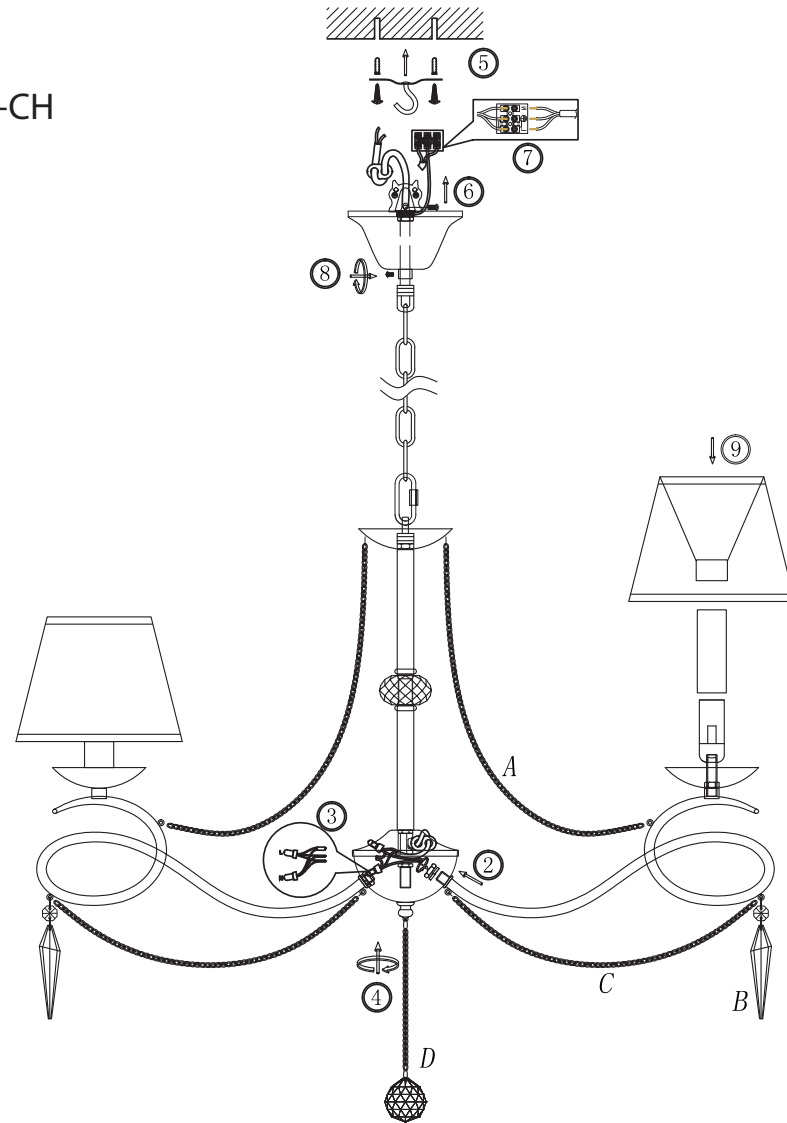

FREYA
TRADITION OF QUALITY

INSTRUCTION

MODEL: FR2909-PL-08-CH

8 X E14 (40W)

FREYA-LIGHT.COM