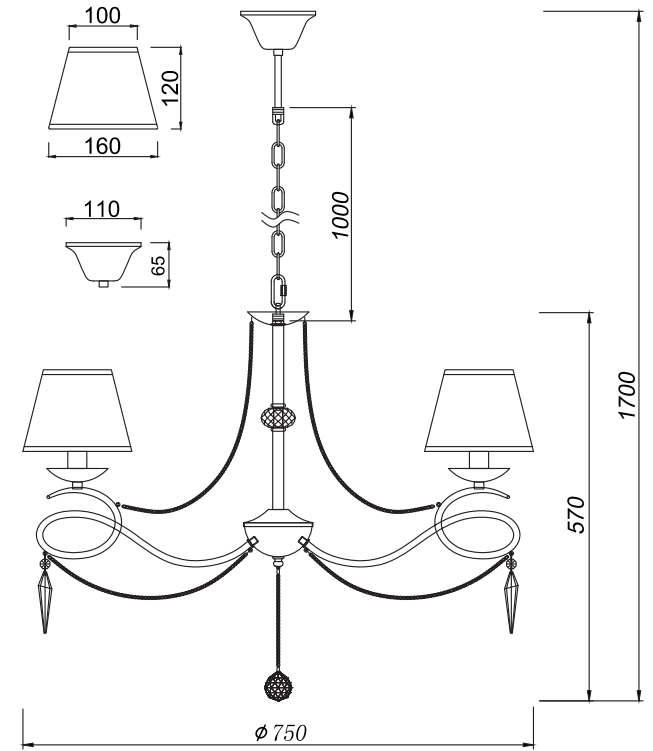

FREYA
TRADITION OF QUALITY

INSTRUCTION

MODEL: FR2909-PL-08-CH

8 X E14 (40W)

FREYA-LIGHT.COM