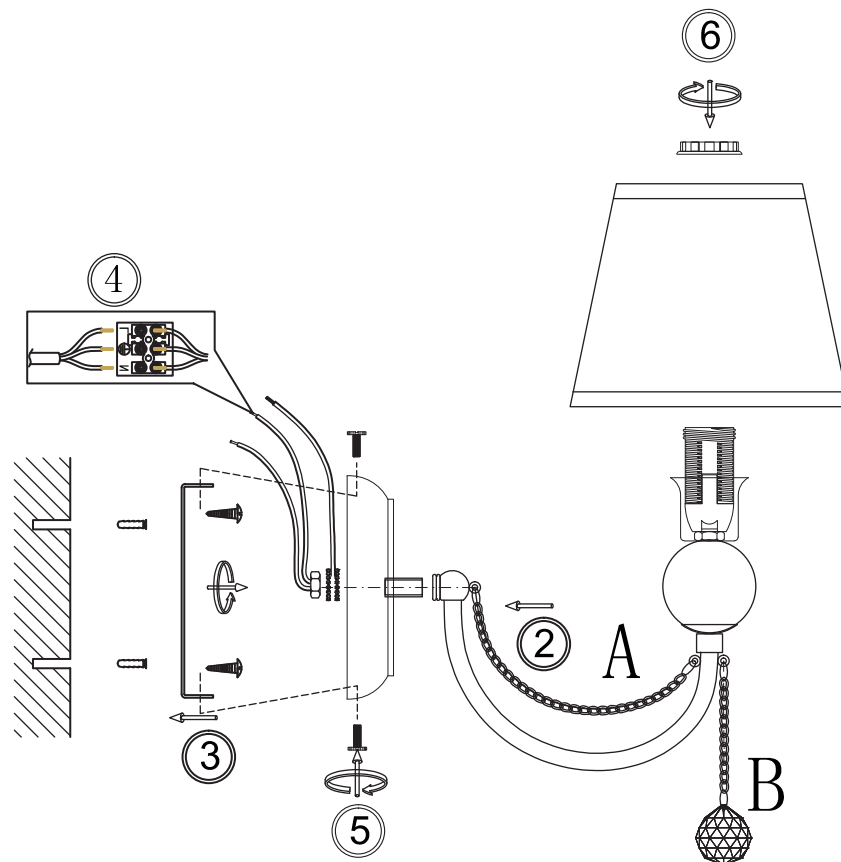

# INSTRUCTION

MODEL: FR5661-WL-01-CH

OFF

ON

1 X E14 (40W)

FREYA-LIGHT.COM