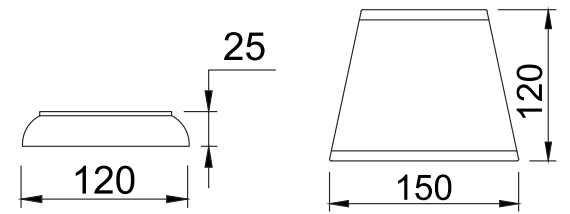

# INSTRUCTION

MODEL: FR5661-WL-01-CH

OFF

ON

1 X E14 (40W)

FREYA-LIGHT.COM