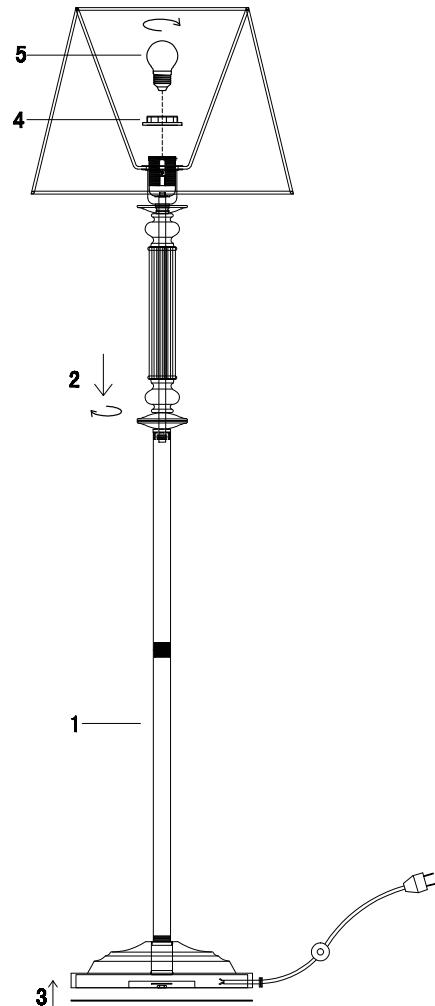

# Instruction

FR2539FL-01G

1 x E27 (40W)

Model: FR2539FL-01G  
Collection: Classic  
Series: Ksenia

Floor Lamps