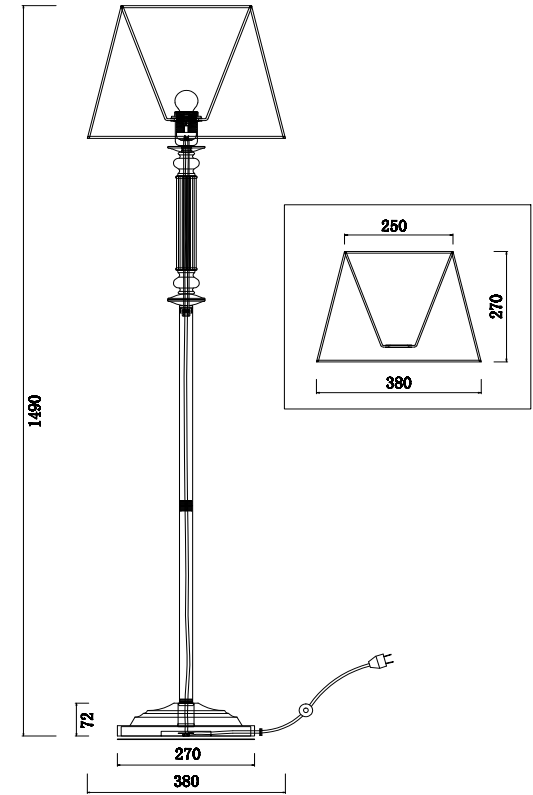

# Instruction

FR2539FL-01G

1 x E27 (40W)

Model: FR2539FL-01G  
Collection: Classic  
Series: Ksenia

Floor Lamps