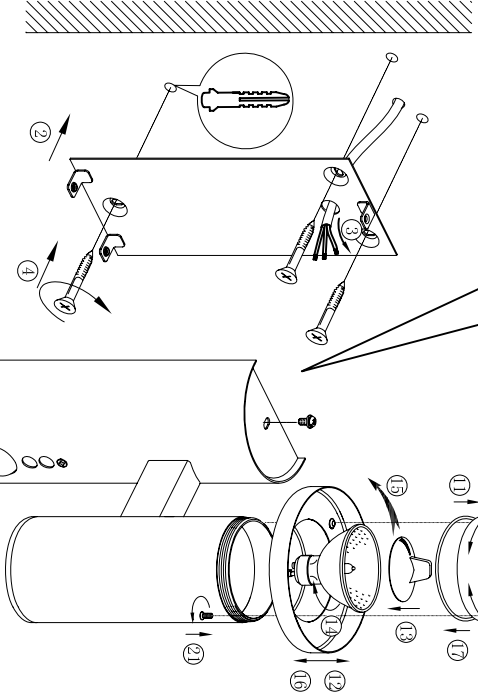

B

BLA94128-1

Fig. 1 (A) OK Fig. 1 (B) NOT GOOD

2.5Meters

IP44

2M 5M 8M

T: 10sec-5min