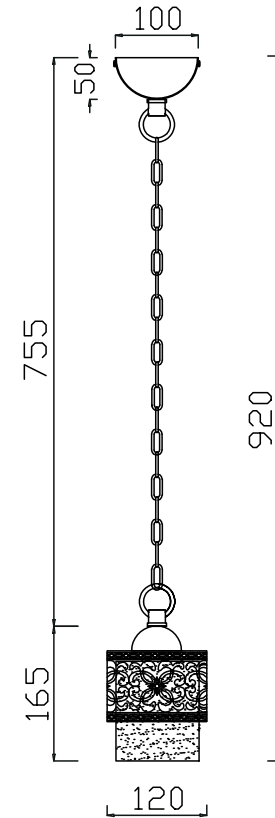

# INSTRUCTION

Model: FR2200-PL-01-G  
CHANDELIER

1 X E27 (60W)

FREYA-LIGHT.COM