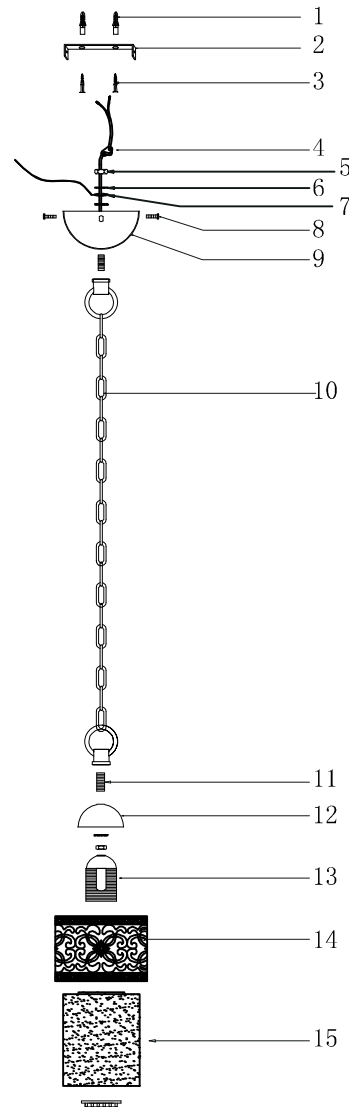

# INSTRUCTION

Model: FR2200-PL-01-G  
CHANDELIER

1 X E27 (60W)

FREYA-LIGHT.COM