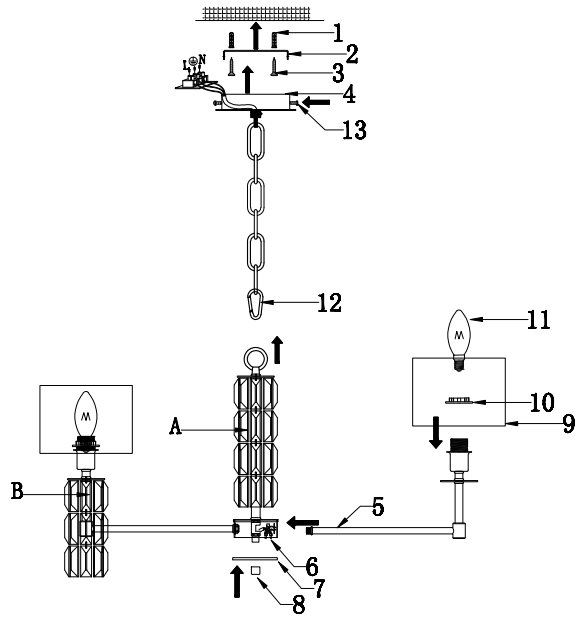

Instruction

DIA008PL-05CH

5 x E14 (40W)

Model: DIA008PL-05CH
Collection: Diamant Crystal
Series: Talento

Ceiling Lamps