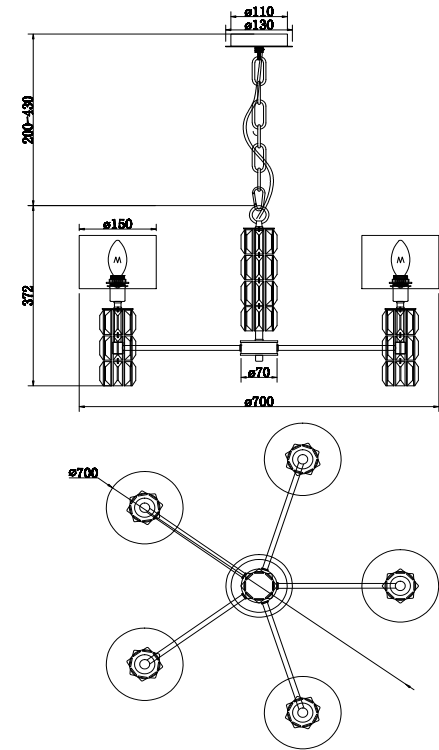

Instruction

DIA008PL-05CH

5 x E14 (40W)

Model: DIA008PL-05CH
Collection: Diamant Crystal
Series: Talento

Ceiling Lamps