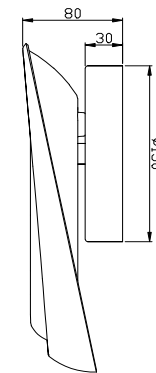

FREYA
TRADITION OF QUALITY

Instruction

FR6007WL-L17W

MAX 17W
1900 Lumen

Model: FR6007WL-L17W
Series: Elena

Wall Lamps