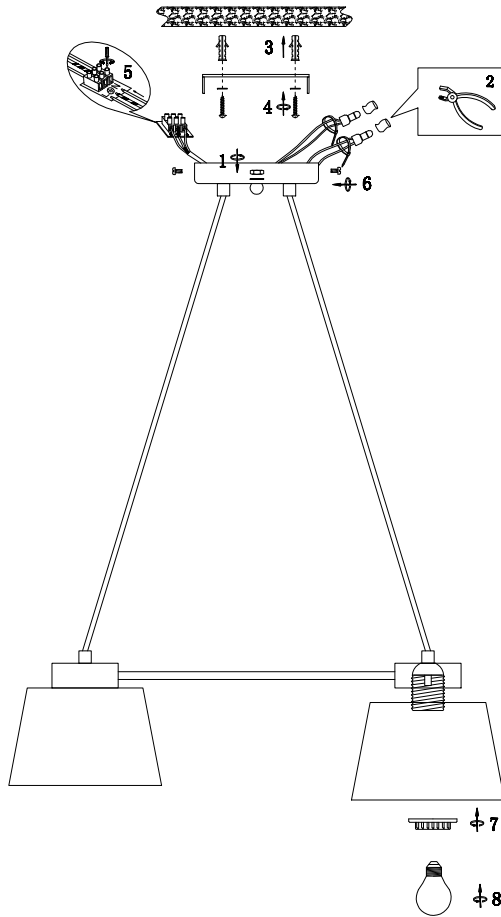

FREYA
TRADITION OF QUALITY

Instruction

FR5004PL-04CH

4 x E27 (60W)

Model: FR5004PL-04CH
Series: Barbara

Ceiling Lamps