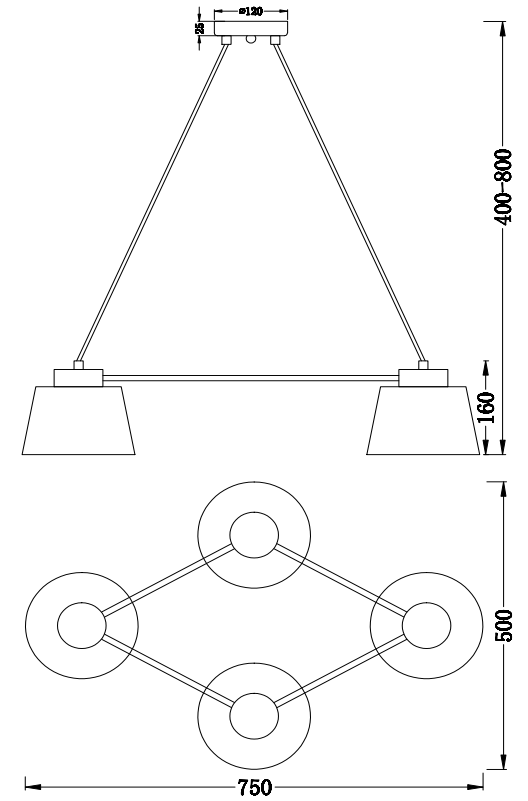

FREYA
TRADITION OF QUALITY

Instruction

FR5004PL-04CH

4 x E27 (60W)

Model: FR5004PL-04CH
Series: Barbara

Ceiling Lamps