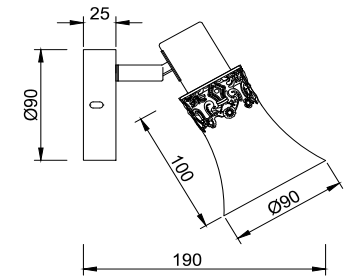

FREYA
TRADITION OF QUALITY

Instruction

FR7002WL-01WG

1 x E14 (40W)

Model: FR7002WL-01WG

Series: Susana

Wall Lamps