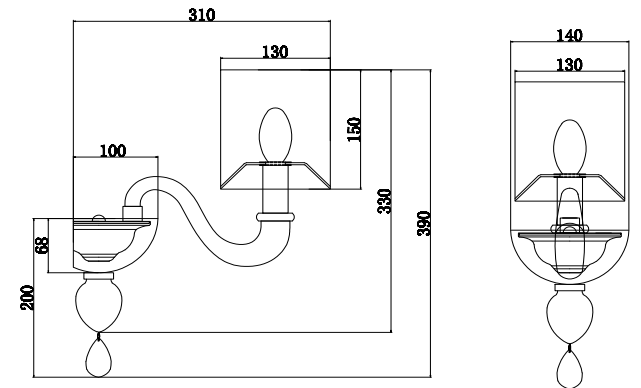

# Instruction

DIA012WL-01TR

1 x E14 (40W)

Model: DIA012WL-01TR  
Collection: Diamant Crystal  
Series: Leti

Wall Lamps