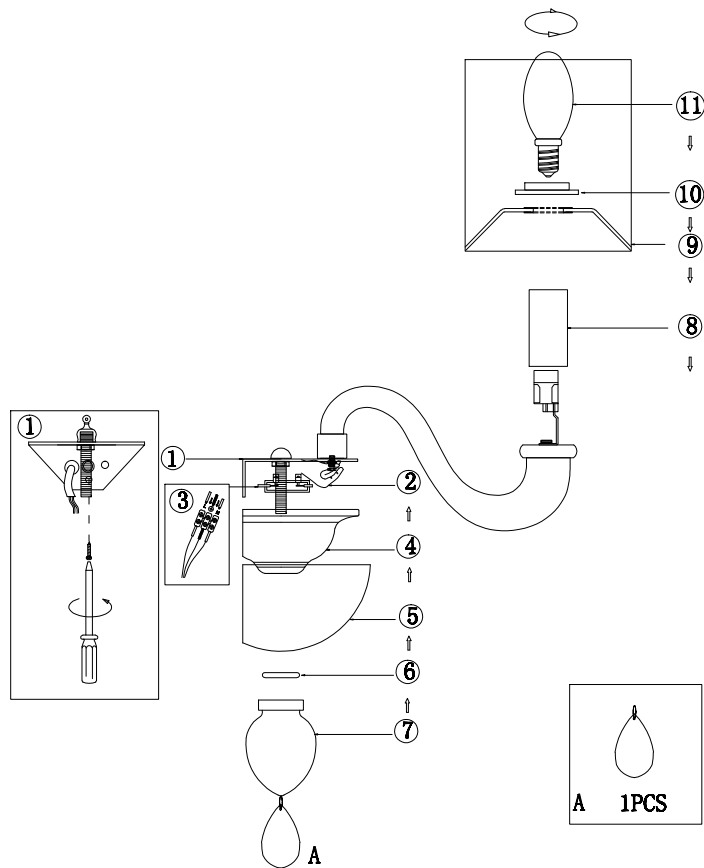

# Instruction

DIA012WL-01TR

1 x E14 (40W)

Model: DIA012WL-01TR  
Collection: Diamant Crystal  
Series: Leti

Wall Lamps