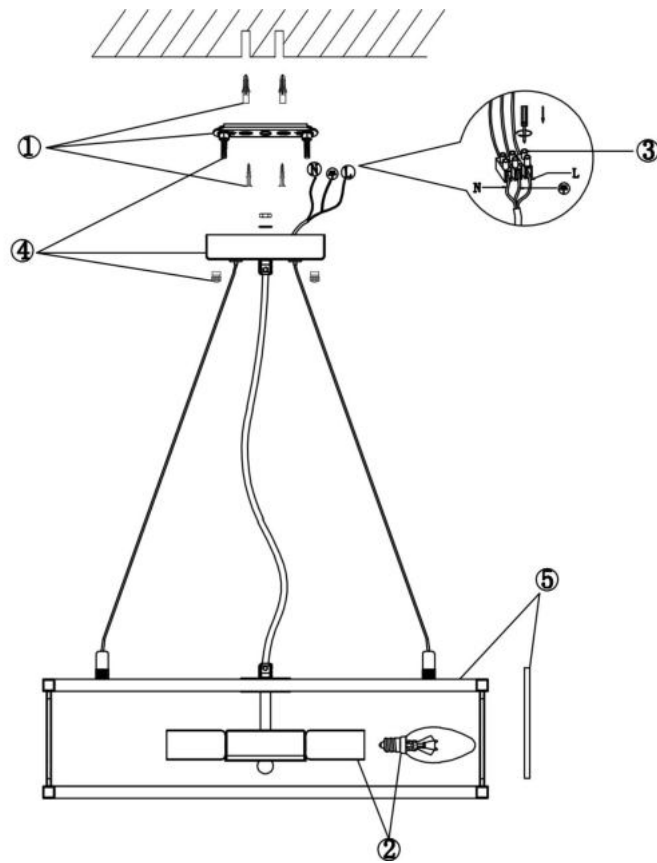

FREYA
TRADITION OF QUALITY

Instruction

FR5053PL-06BS

132PCS
+4PCS

6xE14 60W

Model: FR5053PL-06BS

Collection: Modern

Pendant Lamps