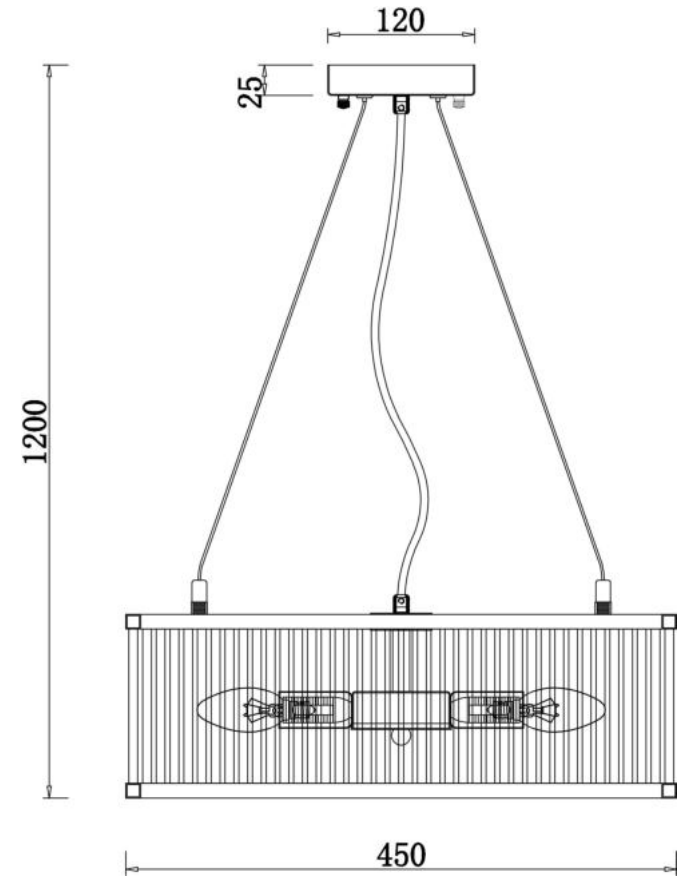

FREYA
TRADITION OF QUALITY

Instruction

FR5053PL-06BS

132PCS
+4PCS

6xE14 60W

Model: FR5053PL-06BS

Collection: Modern

Pendant Lamps