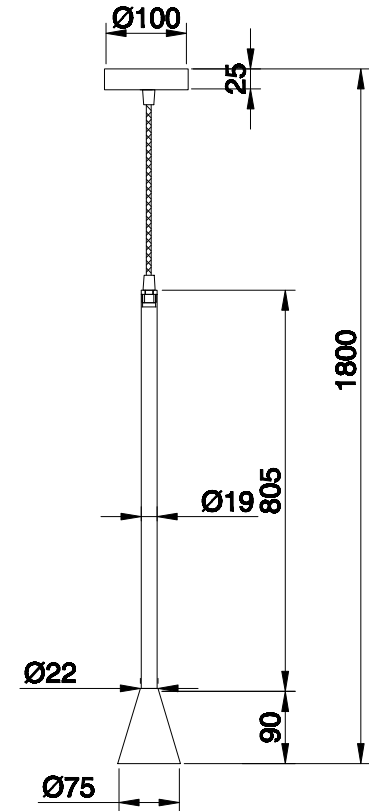

# Instruction

P064PL-01G

1 x GU10 (40W)  
Recommended to use with LED bulbs

Model: P064PL-01G  
Collection: Pendant  
Series: Arrow

Pendant Lamps