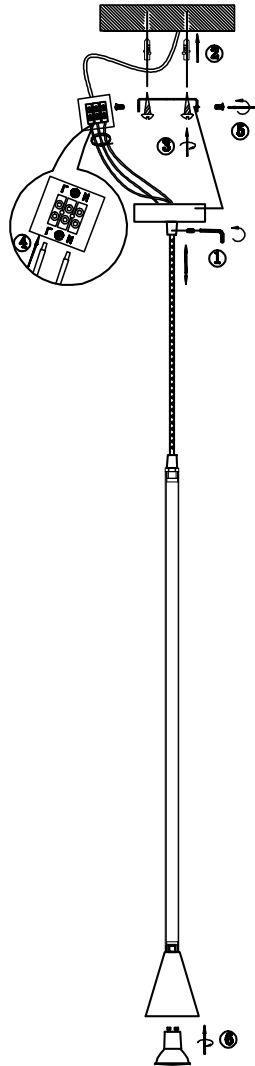

# Instruction

P064PL-01G

1 x GU10 (40W)  
Recommended to use with LED bulbs

Model: P064PL-01G  
Collection: Pendant  
Series: Arrow

Pendant Lamps