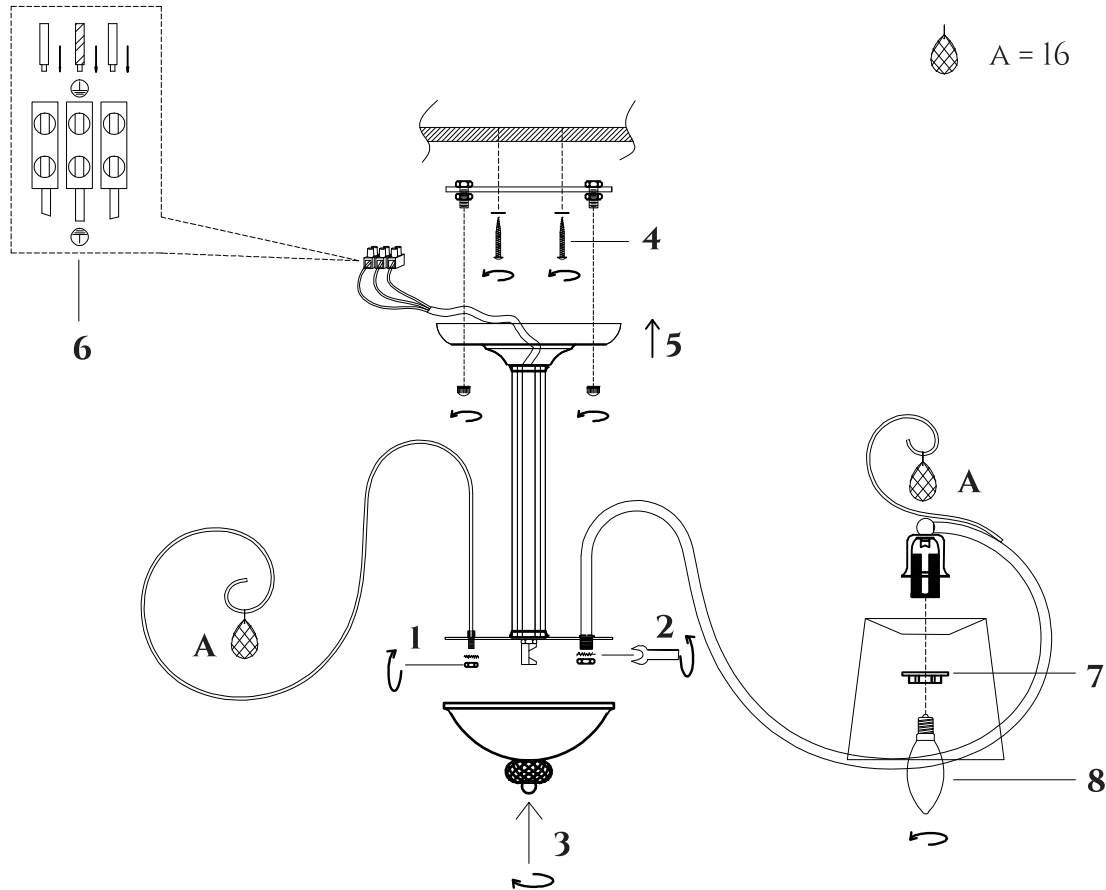

FREYA
TRADITION OF QUALITY

INSTRUCTION

MODEL: FR2020-CL-08-BG
CHANDELIER

8 X E14 (40W)

FREYA-LIGHT.COM