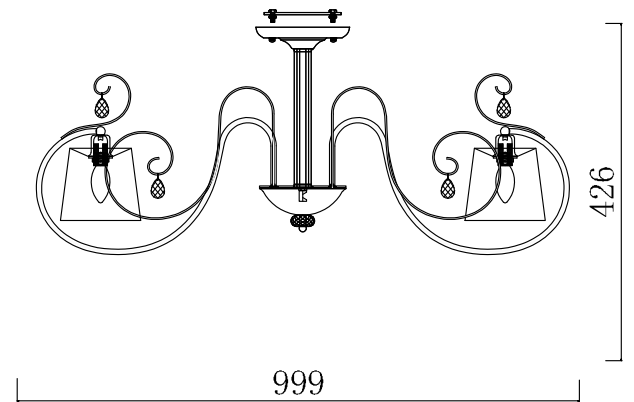

FREYA
TRADITION OF QUALITY

INSTRUCTION

MODEL: FR2020-CL-08-BG
CHANDELIER

8 X E14 (40W)

FREYA-LIGHT.COM