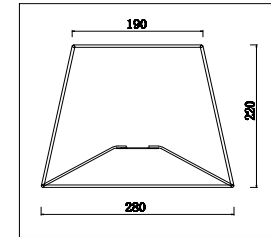

# Instruction

FR2020-TL-01-BG

1 x E14 (40W)

Table Lamps

Model: FR2020-TL-01-BG

Series: Simone