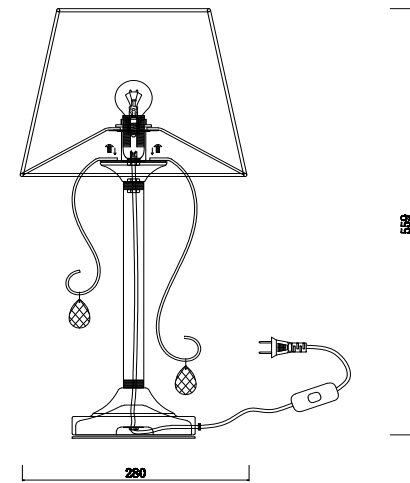

# Instruction

FR2020-TL-01-BG

1 x E14 (40W)

Table Lamps

Model: FR2020-TL-01-BG

Series: Simone