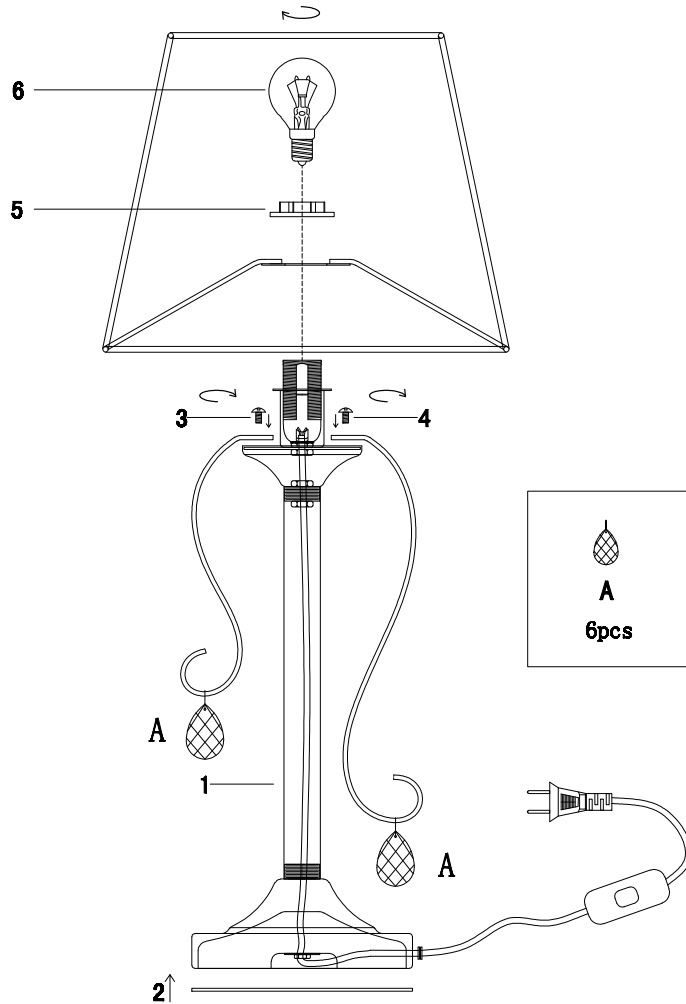

# Instruction

FR2020-TL-01-BG

1 x E14 (40W)

Table Lamps

Model: FR2020-TL-01-BG

Series: Simone