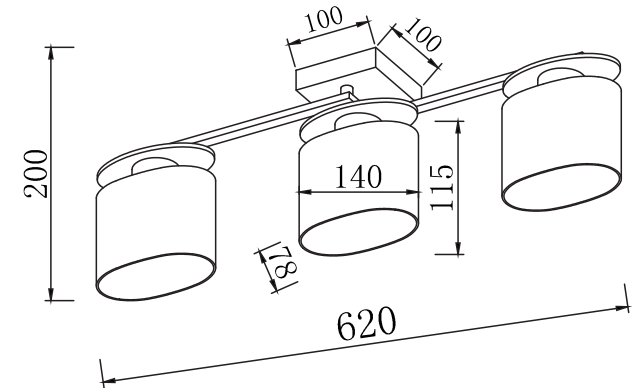

FREYA
TRADITION OF QUALITY

INSTRUCTION

MODEL: FR5101-CL-03-CN
CHANDELIER

3 X E14 (40W)

FREYA-LIGHT.COM