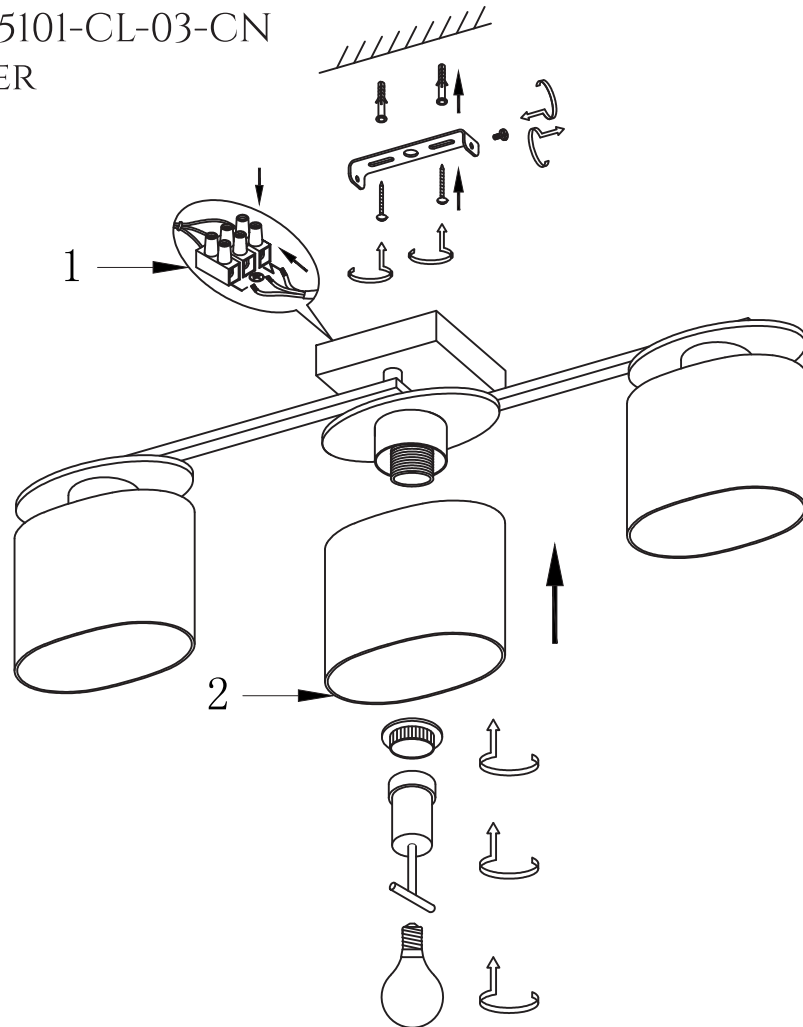

FREYA
TRADITION OF QUALITY

INSTRUCTION

MODEL: FR5101-CL-03-CN
CHANDELIER

3 X E14 (40W)

FREYA-LIGHT.COM