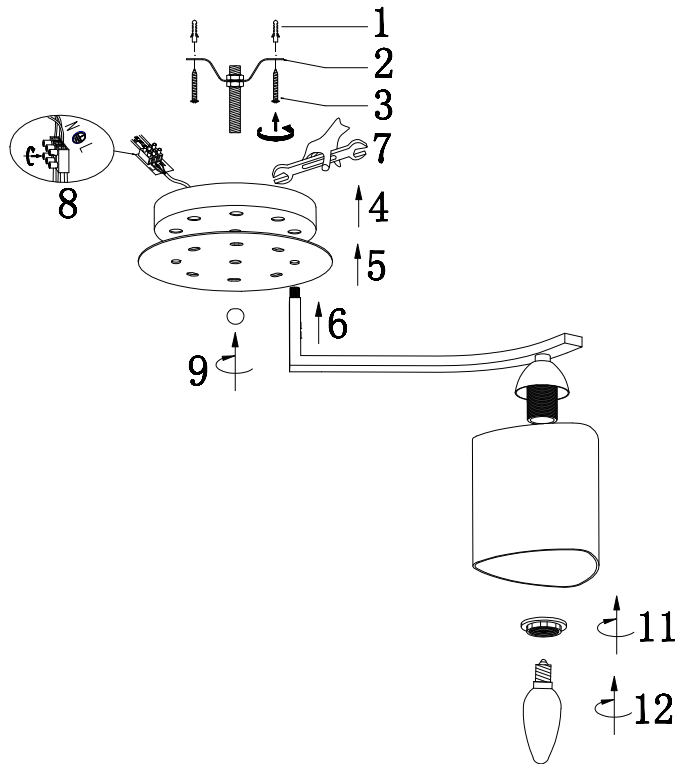

FREYA
TRADITION OF QUALITY

Instruction

FR5454CL-08CH

Model: FR5454CL-08CH
Series: Sol

Ceiling Lamps