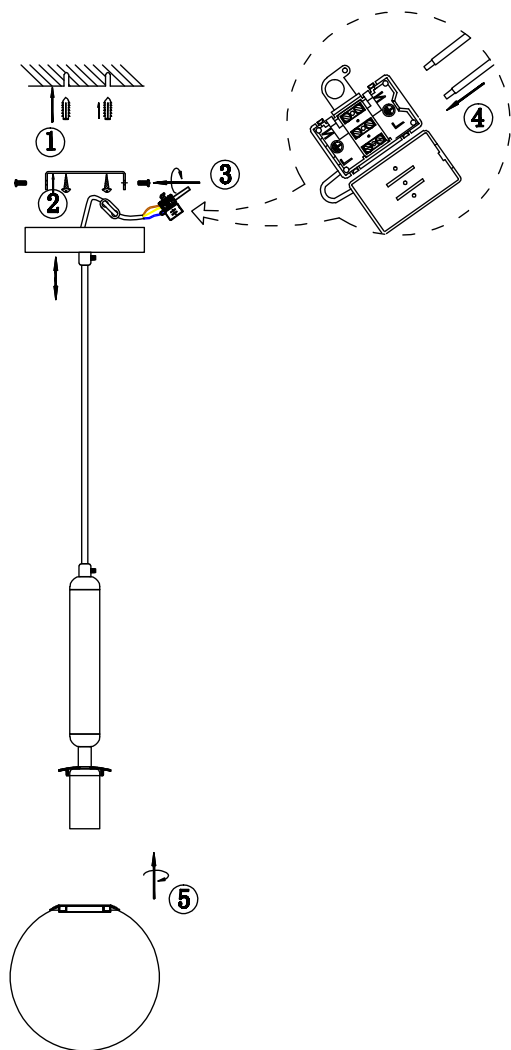

Instruction

FR5124PL-01BS

1 x E14 (40W)

Model: FR5124PL-01BS
Collection: Modern
Series: Zelda

Pendant Lamps