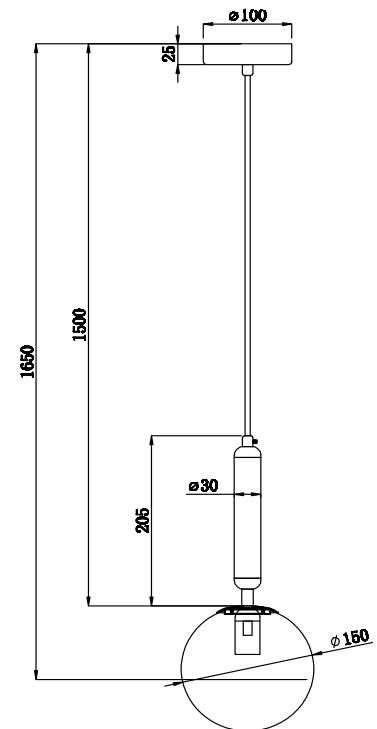

Instruction

FR5124PL-01BS

1 x E14 (40W)

Model: FR5124PL-01BS
Collection: Modern
Series: Zelda

Pendant Lamps