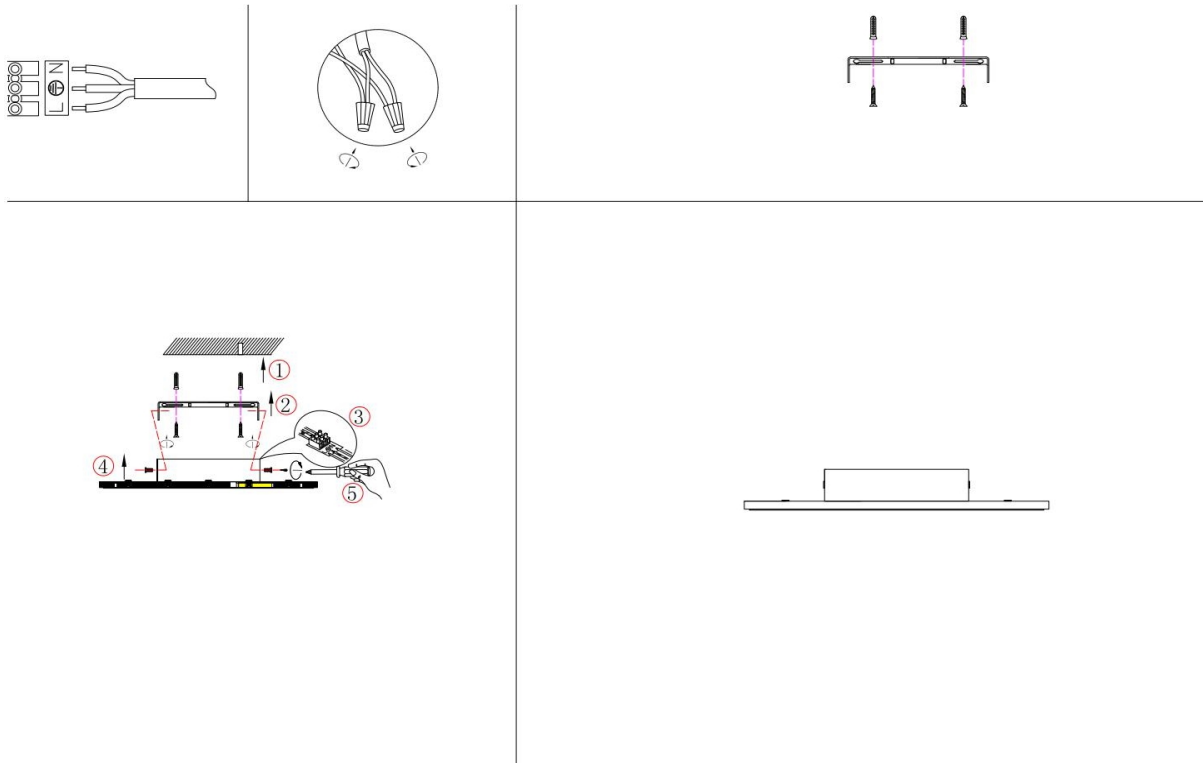

FREYA
TRADITION OF QUALITY

Instruction

FR6002WL-L20W

MAX 20W
1 100 Lumen

Model: FR6002WL-L20W

Collection: LED

Wall Lamps