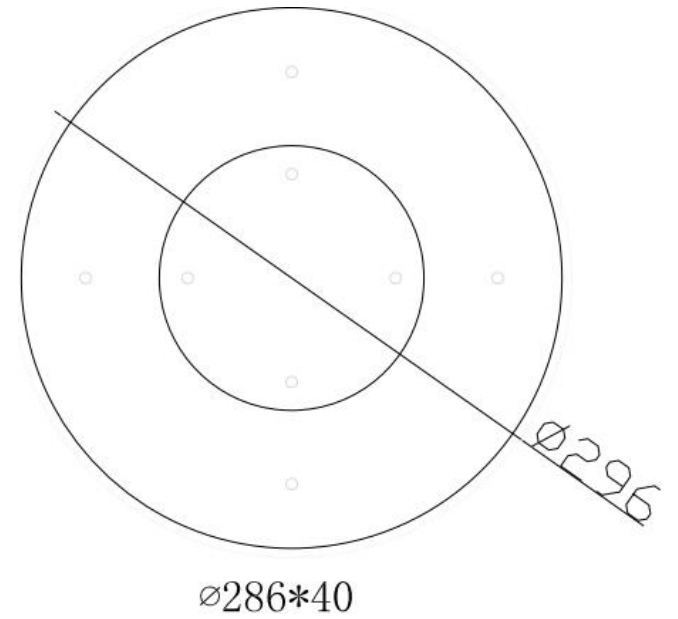

FREYA
TRADITION OF QUALITY

Instruction

FR6002WL-L20W

MAX 20W
1 100 Lumen

Model: FR6002WL-L20W

Collection: LED

Wall Lamps