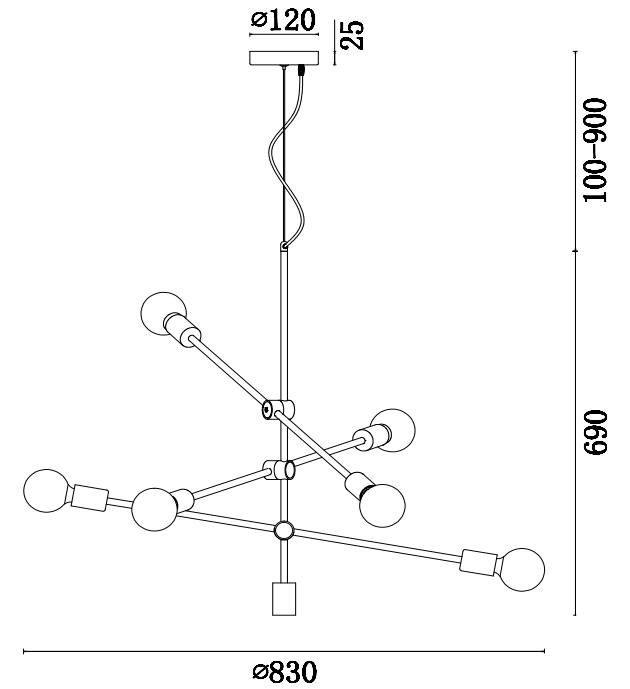

# Instruction

FR5043PL-06BS

6 x E27 (60W)

Model: FR5043PL-06BS  
Collection: Modern  
Series: Octavia

Pendant Lamps