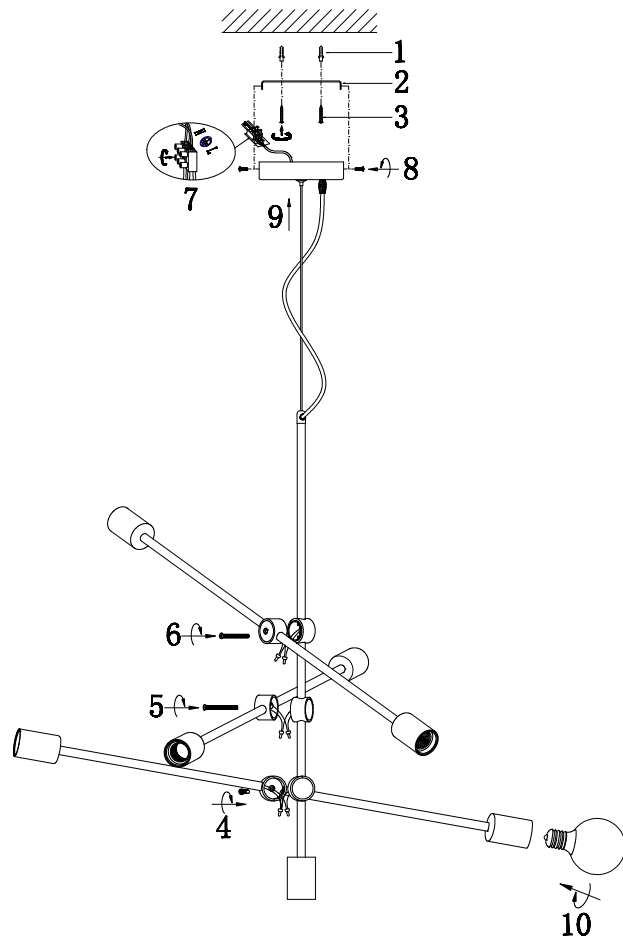

# Instruction

FR5043PL-06BS

6 x E27 (60W)

Model: FR5043PL-06BS  
Collection: Modern  
Series: Octavia

Pendant Lamps