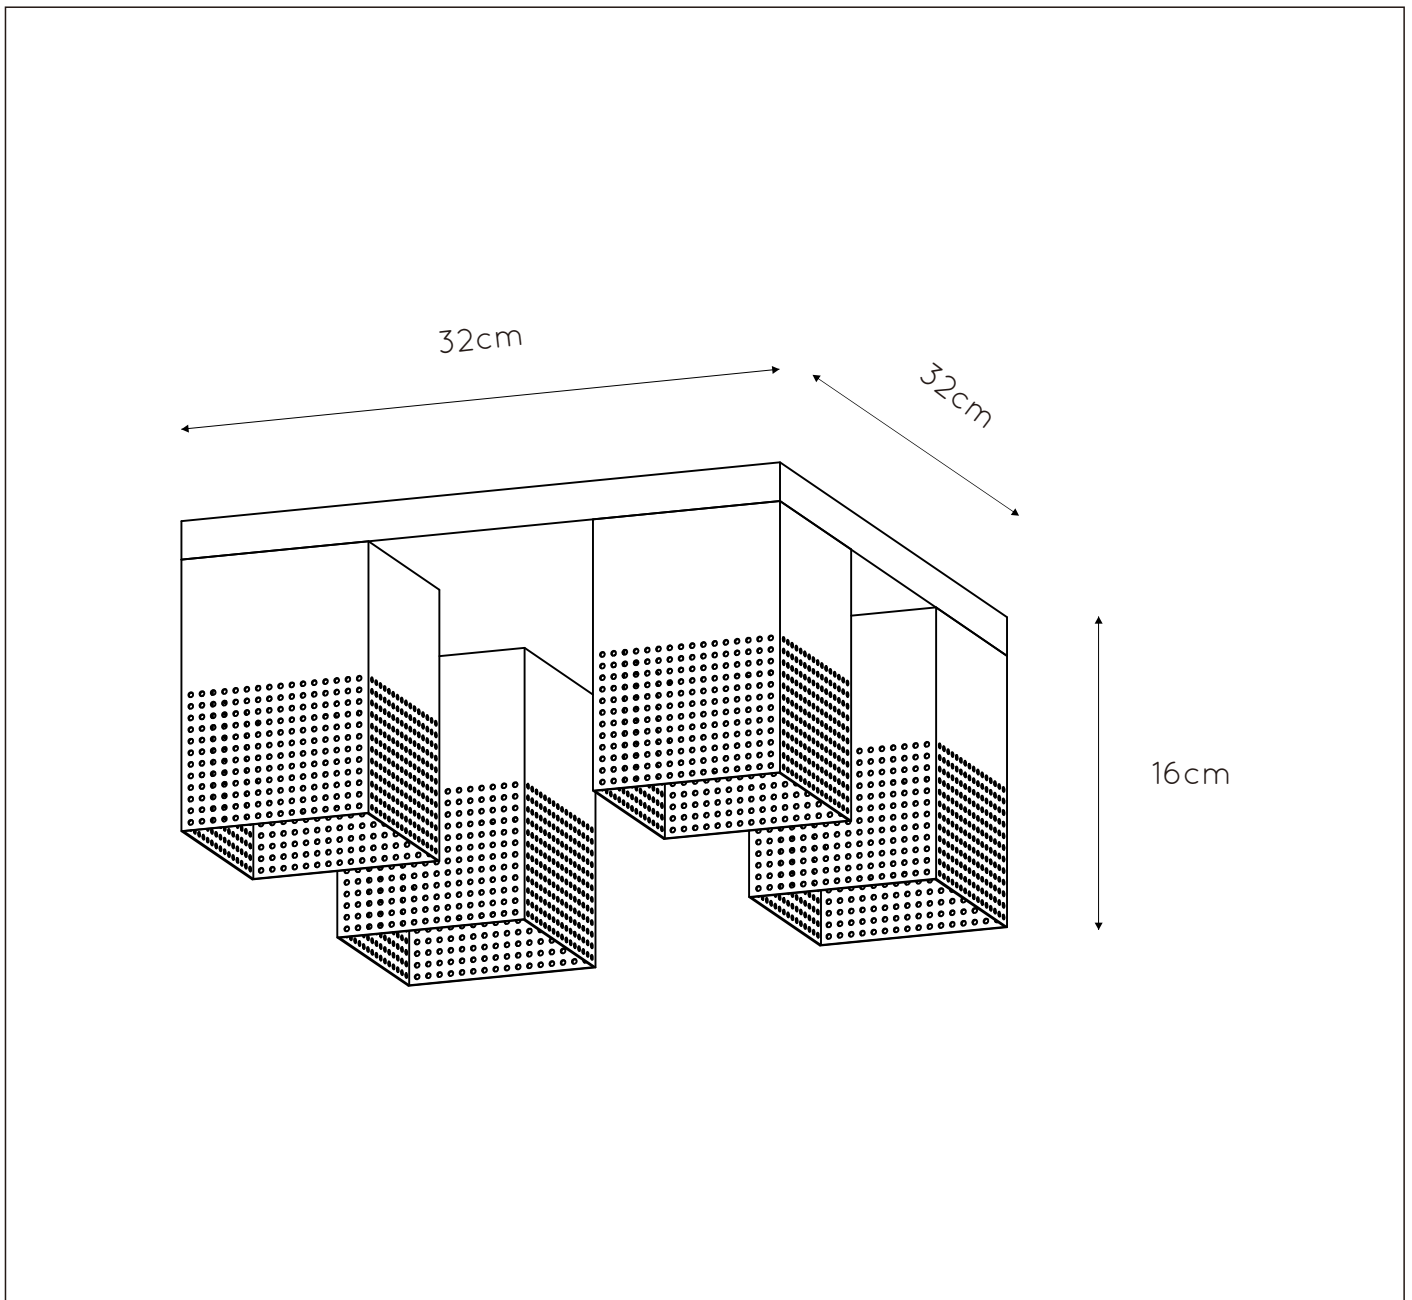

RENATE

Item number : 21123/04/02

EAN CODE : 5411212211279

For more specifications, dimensions please visit

www.lucide.com