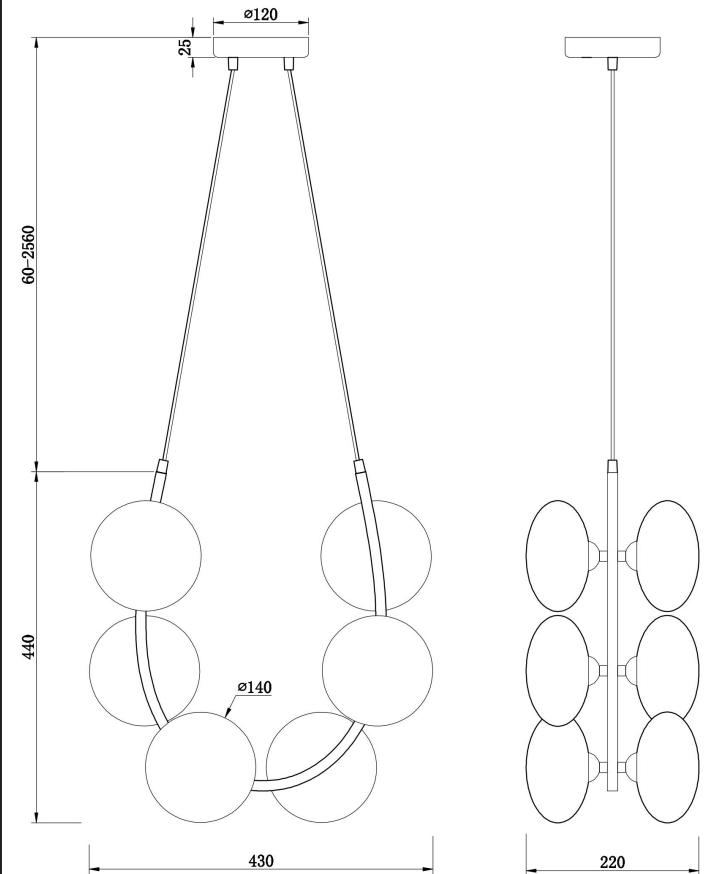

FREYA
TRADITION OF QUALITY

Instruction

FR4005PL-06B2

6xG9 25W

Model: FR4005PL-06B2

Collection: Loft

Pendant Lamps