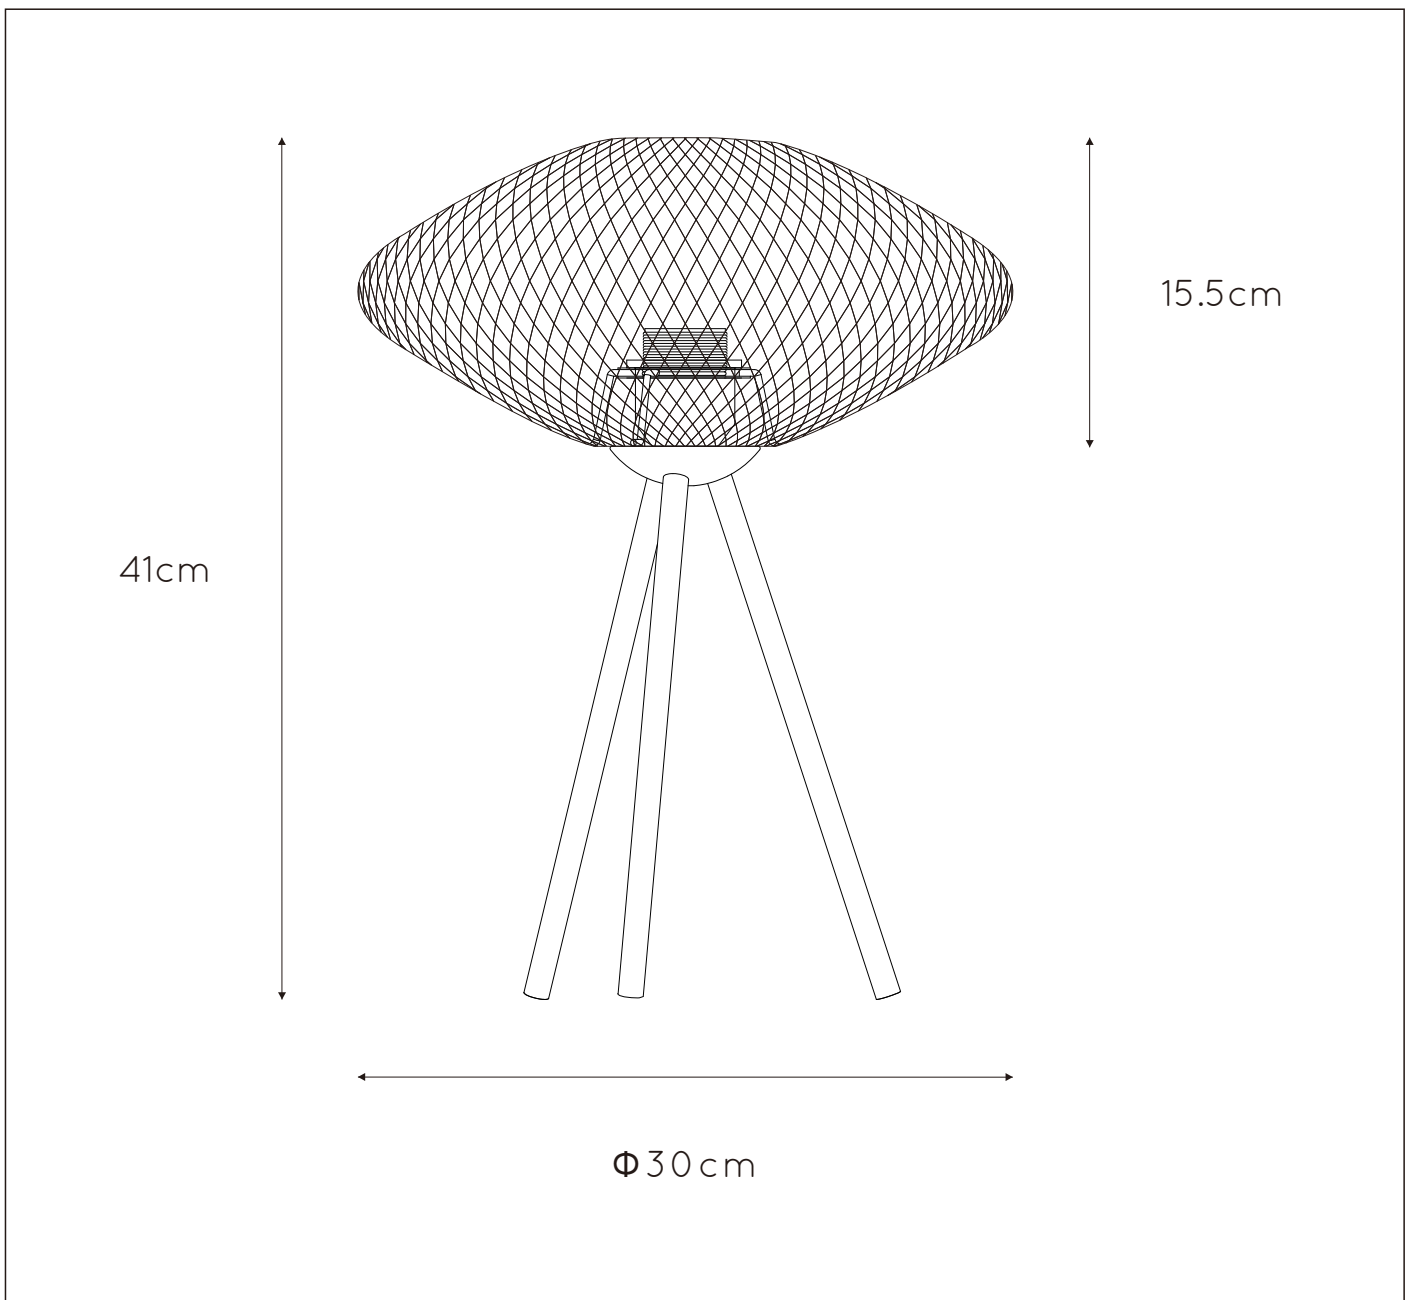

MESH

Item number : 21523/01/02

EAN CODE : 5411212211385

For more specifications, dimensions please visit

www.lucide.com