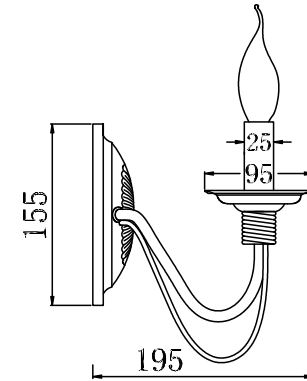

FREYA
TRADITION OF QUALITY

INSTRUCTION

MODEL: FR2046-WL-02-BR
SCONCE

2 X E14 (60W)

FREYA-LIGHT.COM