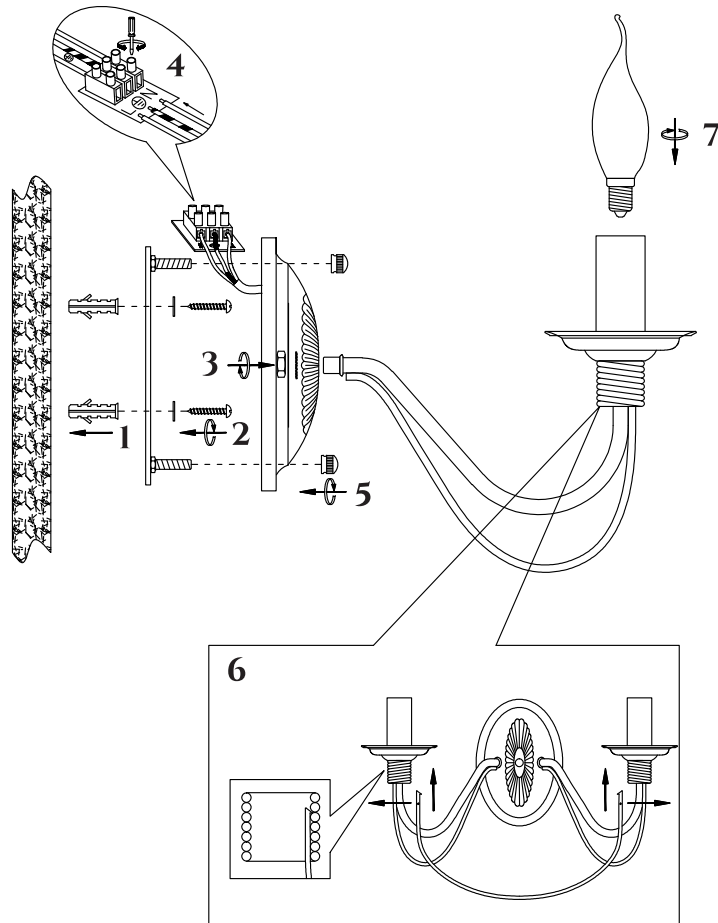

FREYA
TRADITION OF QUALITY

INSTRUCTION

MODEL: FR2046-WL-02-BR
SCONCE

2 X E14 (60W)

FREYA-LIGHT.COM