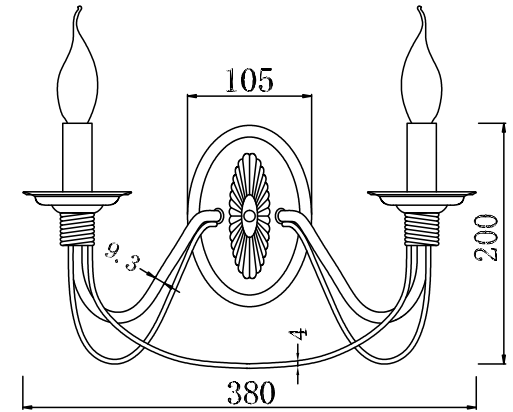

FREYA
TRADITION OF QUALITY

INSTRUCTION

MODEL: FR2046-WL-02-BR
SCONCE

2 X E14 (60W)

FREYA-LIGHT.COM