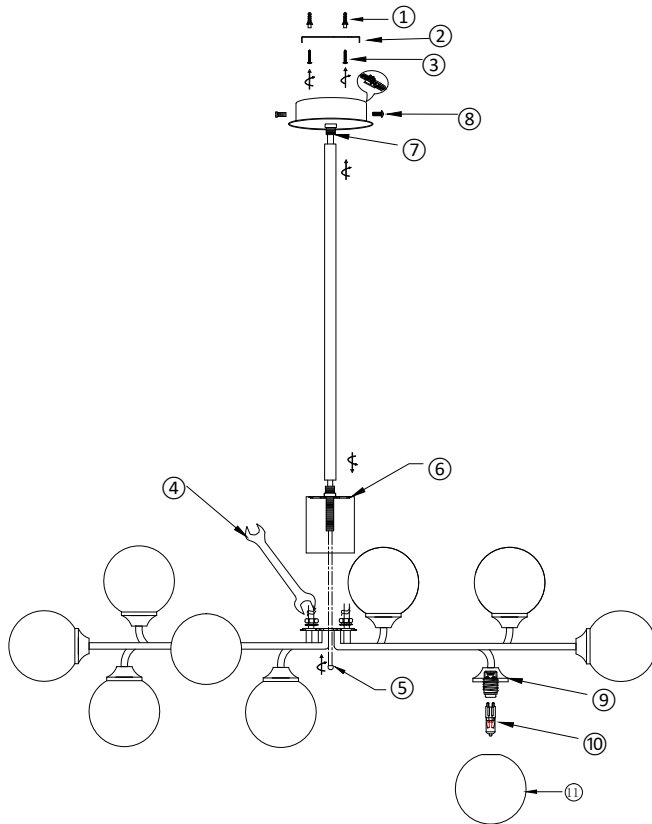

FREYA
TRADITION OF QUALITY

Instruction

FR5120PL-09G

9 x G9 (40W)

Model: FR5120PL-09G
Collection: Modern
Series: Alexis

Ceiling Lamps