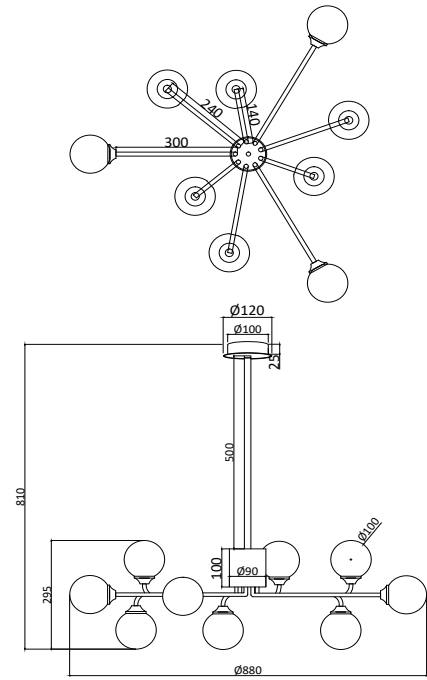

FREYA
TRADITION OF QUALITY

Instruction

FR5120PL-09G

9 x G9 (40W)

Model: FR5120PL-09G
Collection: Modern
Series: Alexis

Ceiling Lamps