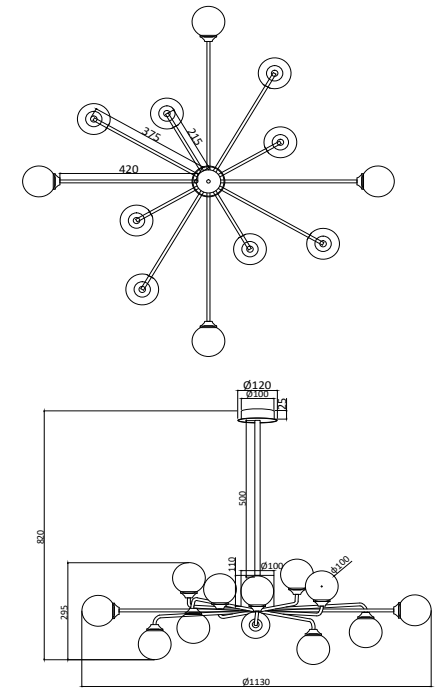

FREYA
TRADITION OF QUALITY

Instruction

FR5120PL-12G

12 x G9 (40W)

Model: FR5120PL-12G
Collection: Modern
Series: Alexis

Ceiling Lamps