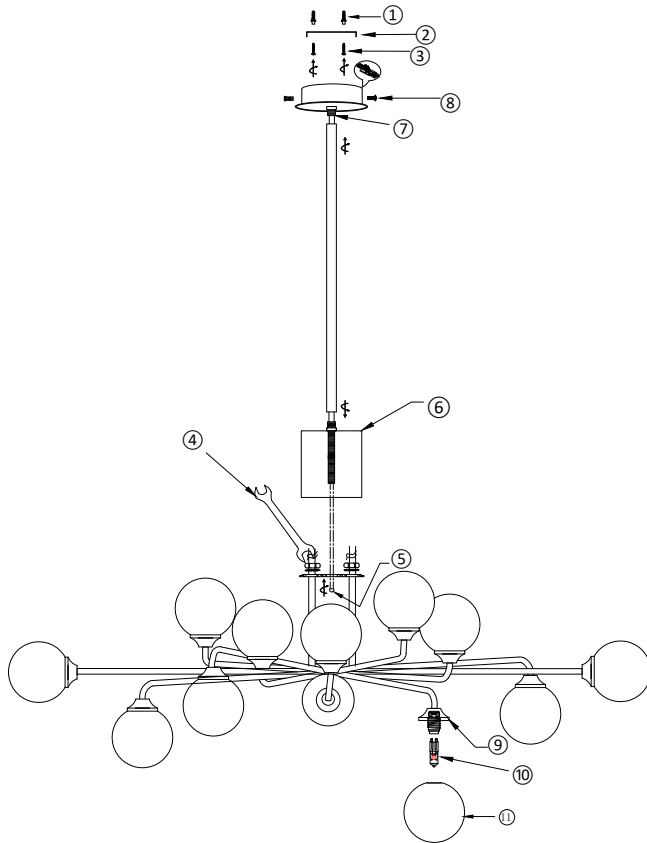

FREYA
TRADITION OF QUALITY

Instruction

FR5120PL-12G

12 x G9 (40W)

Model: FR5120PL-12G
Collection: Modern
Series: Alexis

Ceiling Lamps