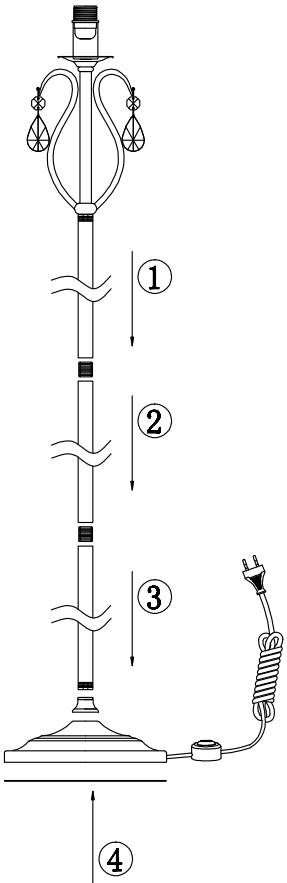

Instruction

Collection: Elegant
Series: Brionia
Model: ARM172-11-G
Mobile

I – Mobile

1 x E14 (40w)

MAYTONI
DECORATIVE LIGHTING

www.maytoni.de