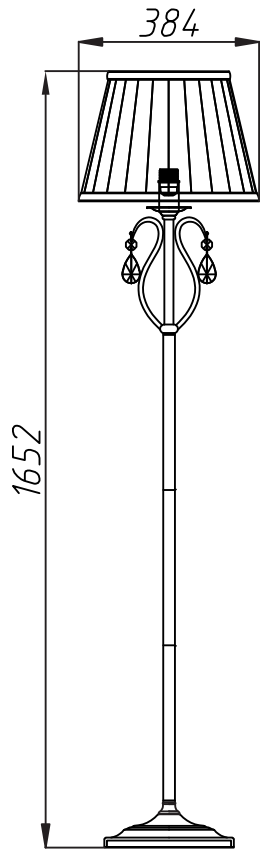

Instruction

Collection: Elegant
Series: Brionia
Model: ARM172-11-G
Mobile

I – Mobile

1 x E14 (40w)

MAYTONI
DECORATIVE LIGHTING

www.maytoni.de