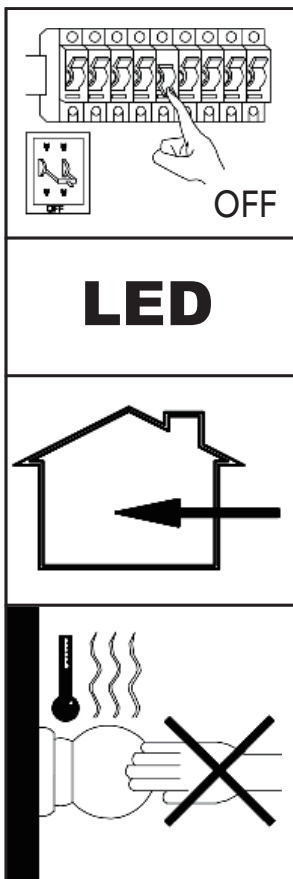

# ASSEMBLY INSTRUCTION / ИНСТРУКЦИЯ

A1710PL-1BK	A1720PL-1BK	A1730PL-1BK	A1613PL-1BK	A1640PL-1BK	A2324PL-1BK
A1710PL-1WH	A1720PL-1WH	A1730PL-1WH	A1613PL-1WH	A1640PL-1WH	A2324PL-1WH
A2310PL-1BK	A2320PL-1BK	A2330PL-1BK	A1632PL-1BK	A2315PL-1BK	
A2310PL-1WH	A2320PL-1WH	A2330PL-1WH	A1632PL-1WH	A2315PL-1WH	
A1711PL-1BK	A1721PL-1BK	A1731PL-1BK			
A1711PL-1WH	A1721PL-1WH	A1731PL-1WH			
A2311PL-1BK	A2321PL-1BK	A2331PL-1BK			
A2311PL-1WH	A2321PL-1WH	A2331PL-1WH			

## Warning:

1. Turn off the main power at the circuit breaker before installing in order to prevent possible shock;
2. Don't exceed the rated voltage 230V;
3. Don't install on haven't finished ceiling and loose wood ceiling;
4. Do not use corrosive liquids to clean fixture such as acid, and alkaline liquids. Please use soft cloth when cleaning.