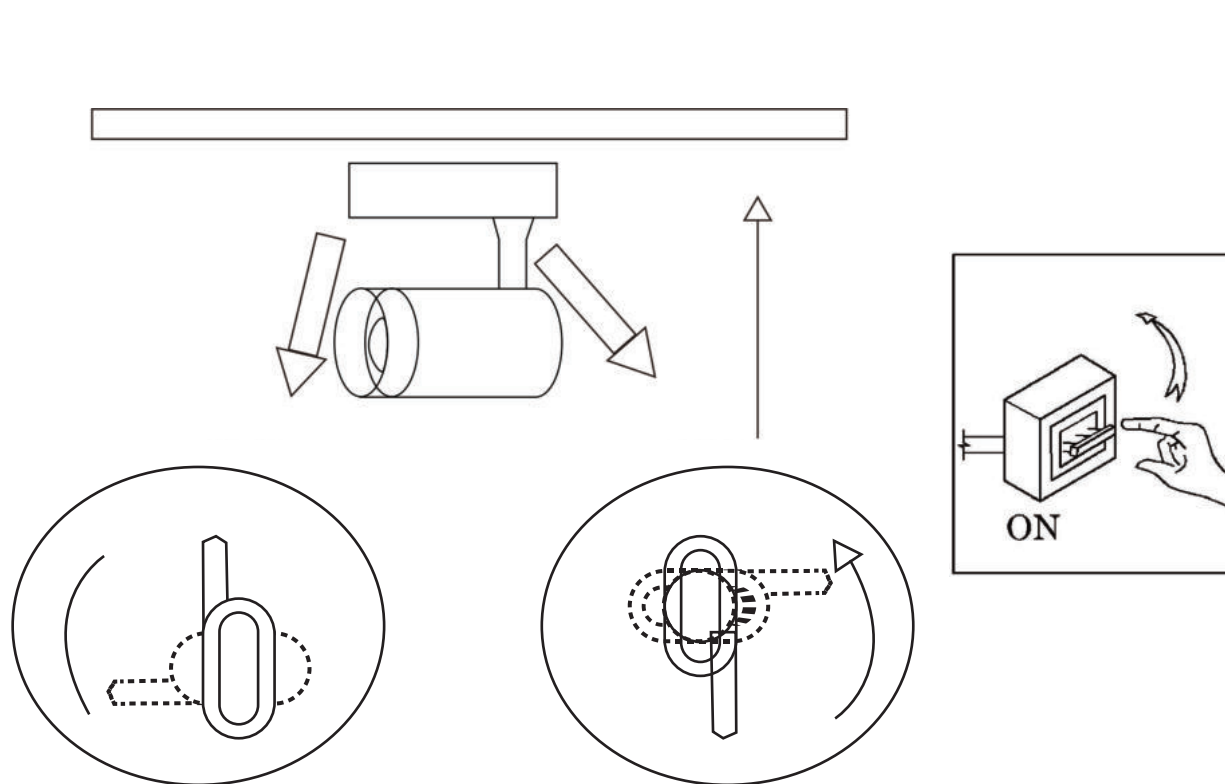

# ASSEMBLY INSTRUCTION / ИНСТРУКЦИЯ

A1710PL-1BK	A1720PL-1BK	A1730PL-1BK	A1613PL-1BK	A1640PL-1BK	A2324PL-1BK
A1710PL-1WH	A1720PL-1WH	A1730PL-1WH	A1613PL-1WH	A1640PL-1WH	A2324PL-1WH
A2310PL-1BK	A2320PL-1BK	A2330PL-1BK	A1632PL-1BK	A2315PL-1BK	
A2310PL-1WH	A2320PL-1WH	A2330PL-1WH	A1632PL-1WH	A2315PL-1WH	
A1711PL-1BK	A1721PL-1BK	A1731PL-1BK			
A1711PL-1WH	A1721PL-1WH	A1731PL-1WH			
A2311PL-1BK	A2321PL-1BK	A2331PL-1BK			
A2311PL-1WH	A2321PL-1WH	A2331PL-1WH			

## Warning:

1. Turn off the main power at the circuit breaker before installing in order to prevent possible shock;
2. Don't exceed the rated voltage 230V;
3. Don't install on haven't finished ceiling and loose wood ceiling;
4. Do not use corrosive liquids to clean fixture such as acid, and alkaline liquids. Please use soft cloth when cleaning.