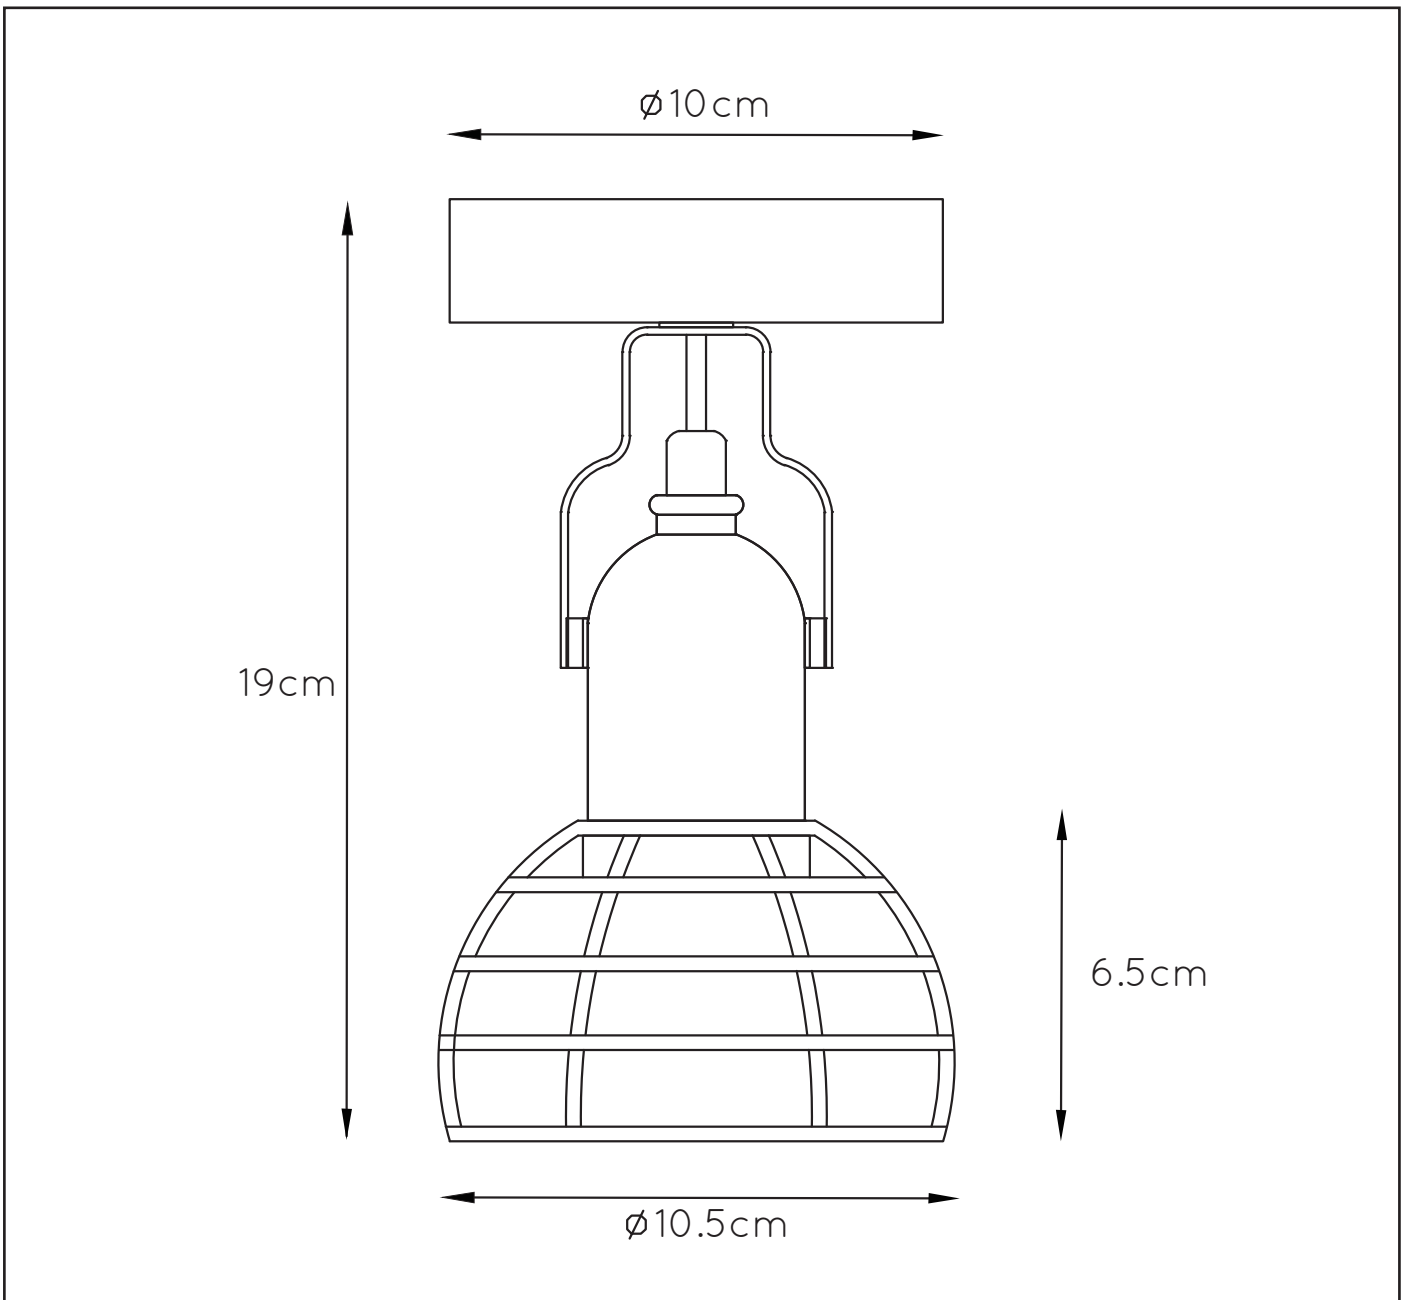

RECOMMENDED LUCIDE LIGHT SOURCE

49045/03/62

Light source dimmable : Yes

Light source incl. : No

General

Dimensions LxWxH : 10.5 cm x 10.5 cm x 19 cm
Height minimum : 19cm
Height maximum : 19cm
Dimensions shade LxWxH : 10.5 cm x 10.5 cm x 6.5 cm
Main material : Metal
Ceiling rose material : Metal
Color : Black and Blue & Black and Pink
Style : Modern
Shape : Round
Weight : 0.35kg
Warranty : 2 years

Product specifications

Dimmable : NO
Light direction : Around (Diffuse)
Adjustable in height : No
Directional : Not Directional
Cable : Yes, Cable On Product
Cable length : 7cm
Sensor : Without Sensor
Control : Light Switch Control
IP-Class : 20
Electric class : 1
Light source including ? : No
Lamp socket : E27
Light source number : 1
Power requirements : 220-240V~50Hz
Bulb type & maximum wattage : E27- max.60W

For more specifications of this product please visit

www.lucide.com

PAULIEN

Item number : 08927/01/35
EAN code : 5411212082992
Item number : 08927/01/66
EAN code : 5411212083005

LUCIDE

INSTALLATION DRAWING SPECIFICATIONS