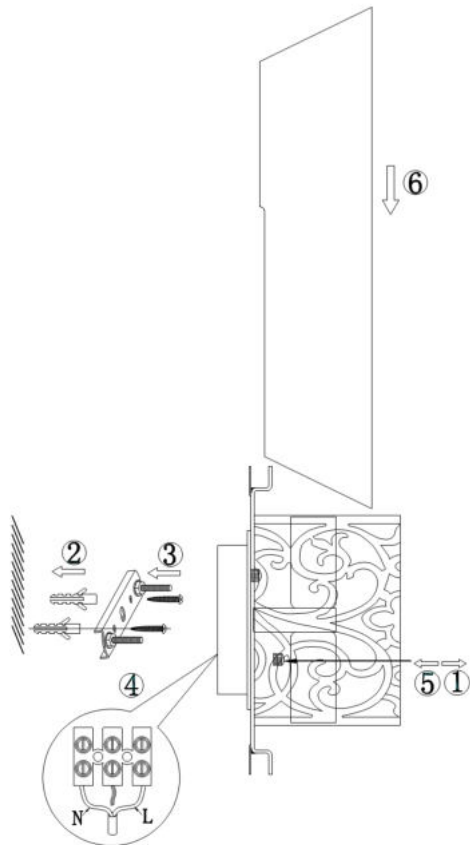

# Instruction

Collection: HOUSE

Series: VENERA

Model: H260-02-N

Wall

- Wall

2 x E14 (40W)

**MAYTONI**  
DECORATIVE LIGHTING