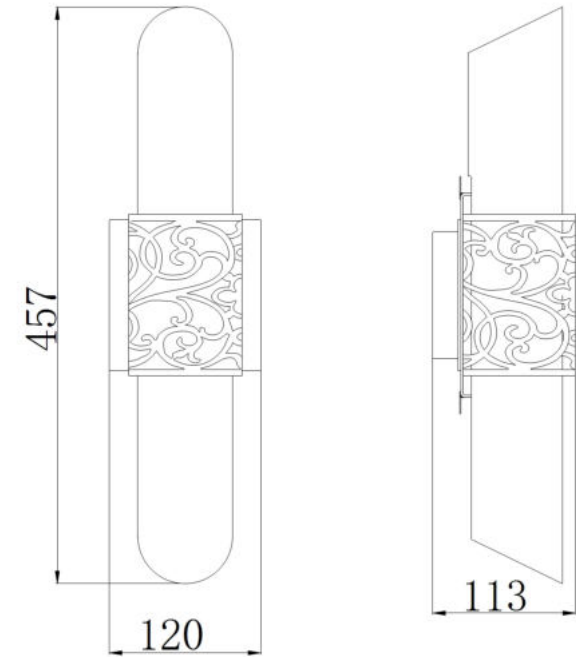

# Instruction

Collection: HOUSE

Series: VENERA

Model: H260-02-N

Wall

- Wall

2 x E14 (40W)

**MAYTONI**  
DECORATIVE LIGHTING