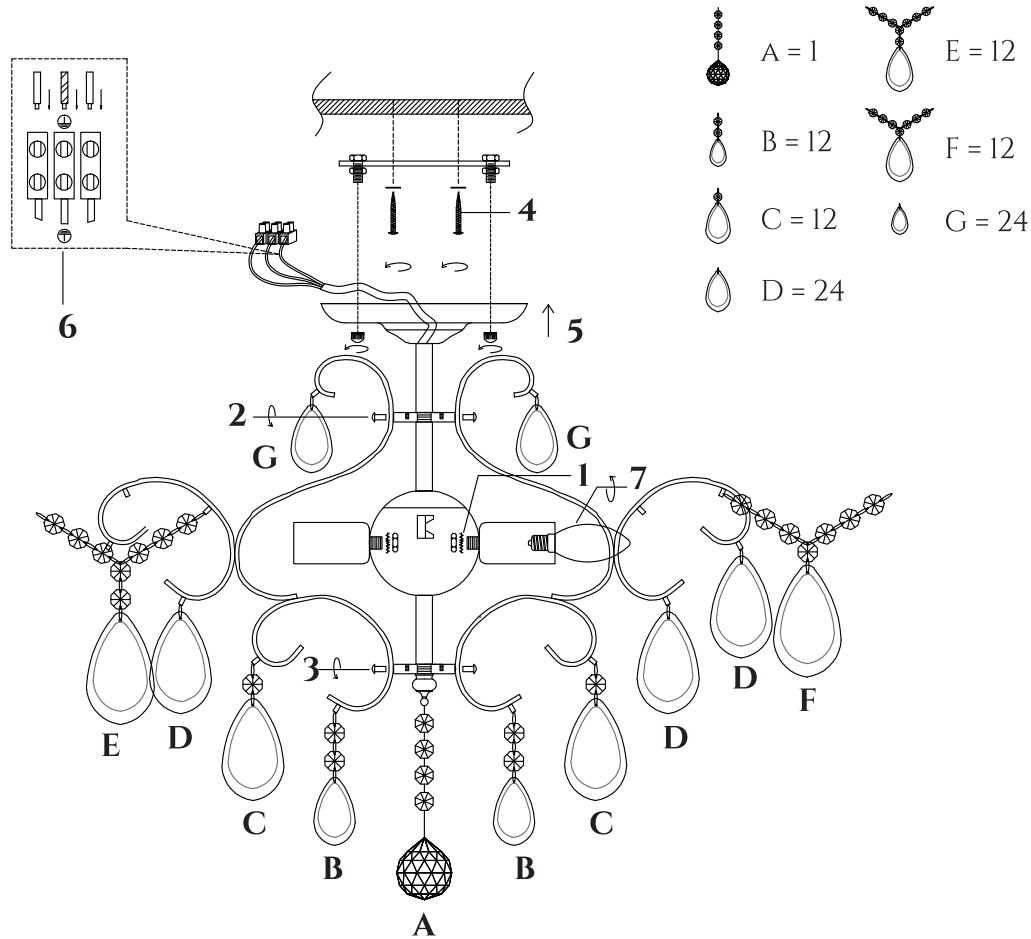

FREYA
TRADITION OF QUALITY

INSTRUCTION

MODEL: FR2302-CL-04-WG
CHANDELIER

4 X E14 (40W)

FREYA-LIGHT.COM