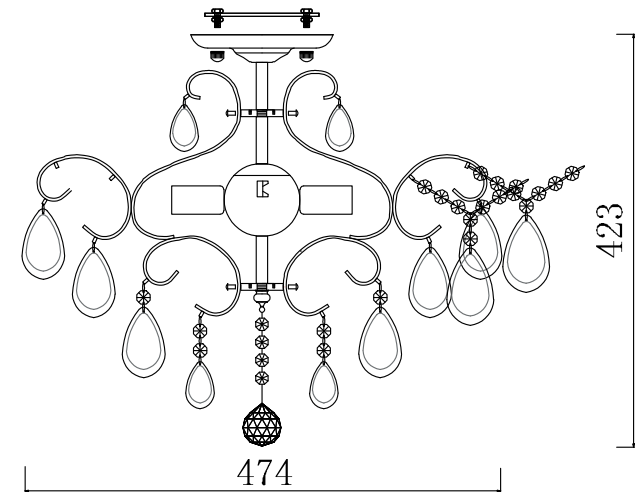

FREYA
TRADITION OF QUALITY

INSTRUCTION

MODEL: FR2302-CL-04-WG
CHANDELIER

4 X E14 (40W)

FREYA-LIGHT.COM