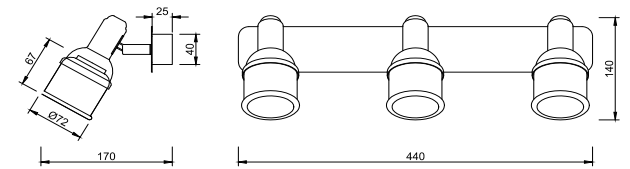

FREYA
TRADITION OF QUALITY

Instruction

FR7003WL-03BZ

3 x E14 (40W)

Model: FR7003WL-03BZ

Series: Arlette

Wall Lamps