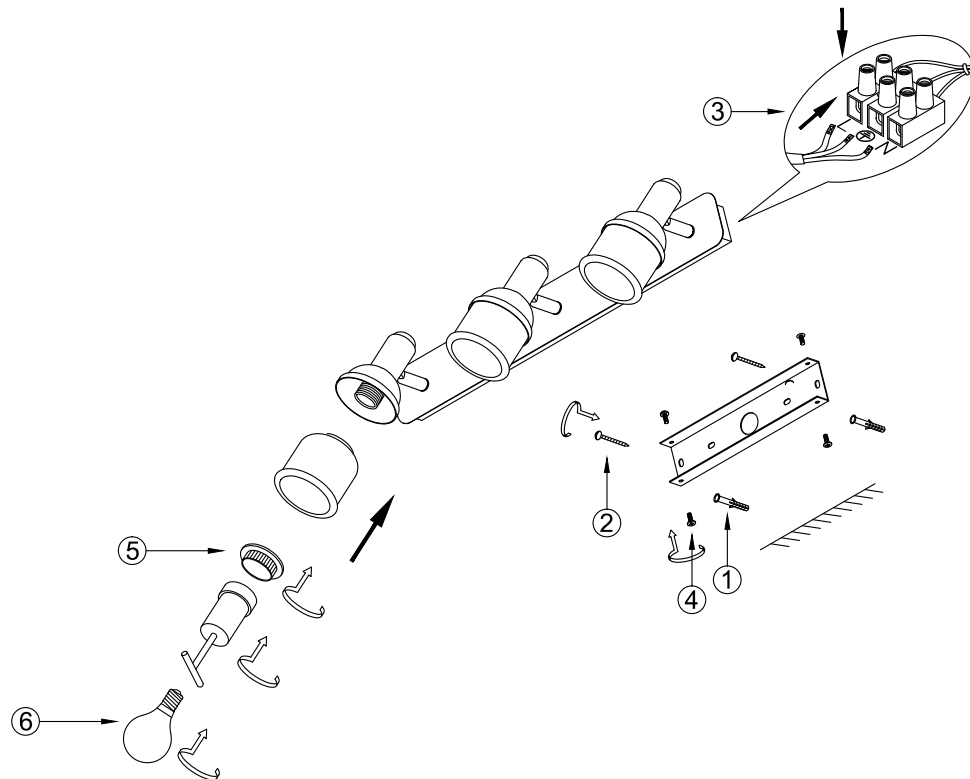

FREYA
TRADITION OF QUALITY

Instruction

FR7003WL-03BZ

3 x E14 (40W)

Model: FR7003WL-03BZ

Series: Arlette

Wall Lamps