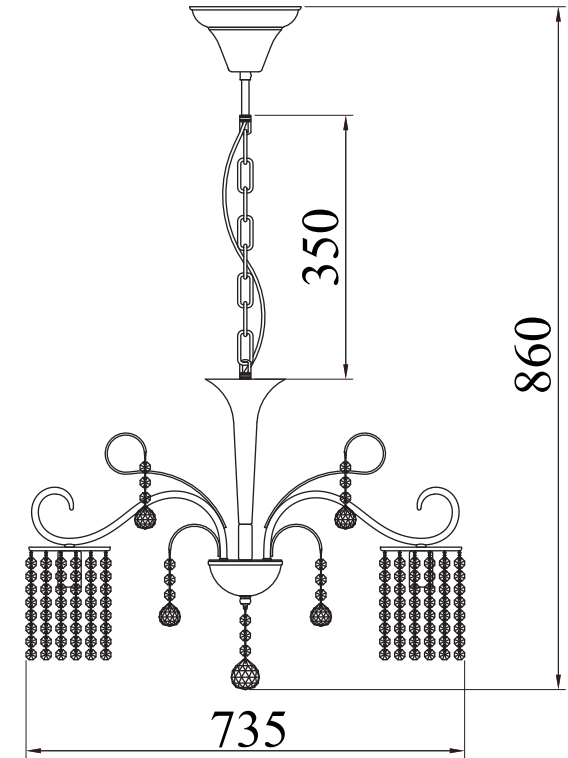

FREYA
TRADITION OF QUALITY

INSTRUCTION

MODEL: FR1127-PL-08-G
CHANDELIER

A - 16
B - 168
C - 1

8 x E14 (40w)

FREYA-LIGHT.COM