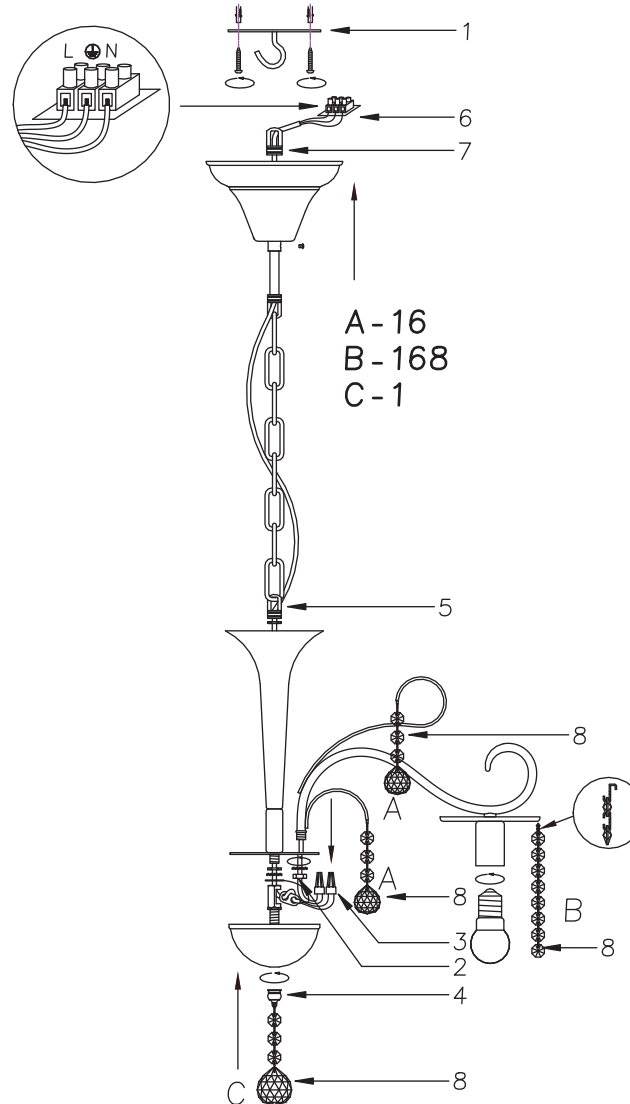

FREYA
TRADITION OF QUALITY

INSTRUCTION

MODEL: FR1127-PL-08-G
CHANDELIER

A - 16
B - 168
C - 1

8 x E14 (40w)

FREYA-LIGHT.COM