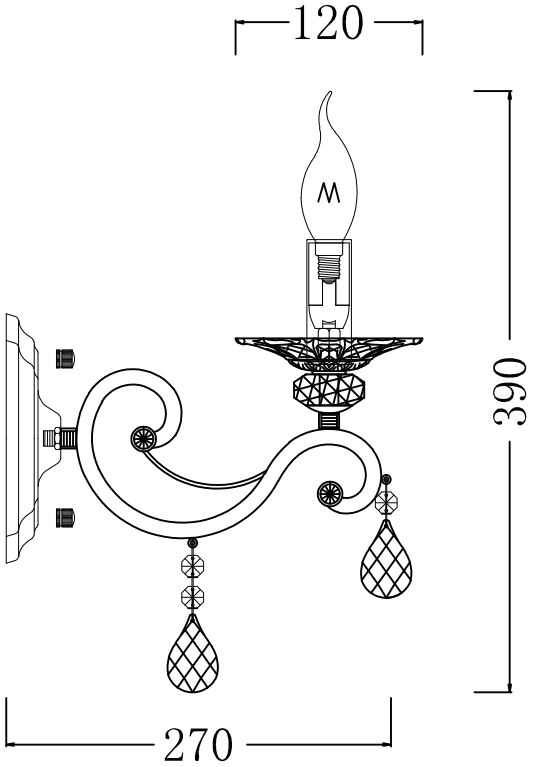

Instruction

Collection: Elegant
Series: Grace
Model: ARM247-01-G
Wall-mounted

A = 1
B = 1

1 x E14 (40w)

MAYTONI
DECORATIVE LIGHTING

www.maytoni.de