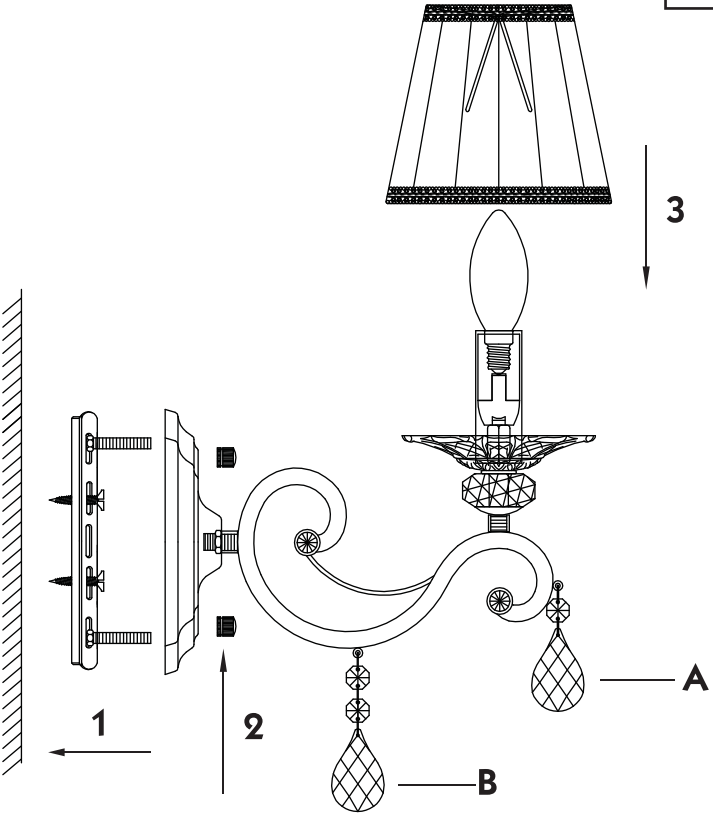

Instruction

Collection: Elegant
Series: Grace
Model: ARM247-01-G
Wall-mounted

A = 1
B = 1

1 x E14 (40w)

MAYTONI
DECORATIVE LIGHTING

www.maytoni.de