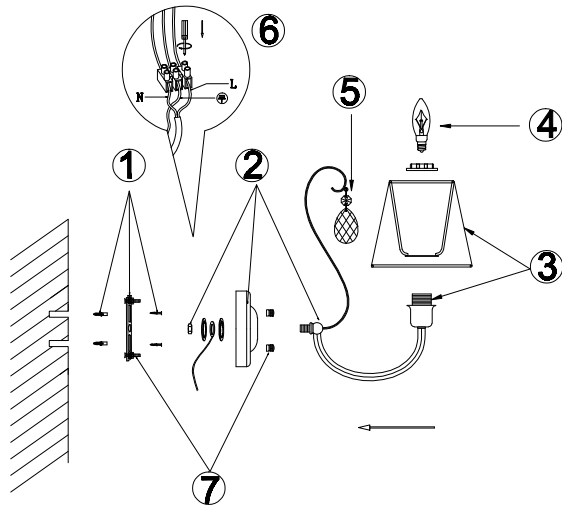

FREYA
TRADITION OF QUALITY

Instruction

FR2030WL-02G

1 x E14 (40W)

Model: FR2030WL-02G
Series: Vanda

Wall Lamps