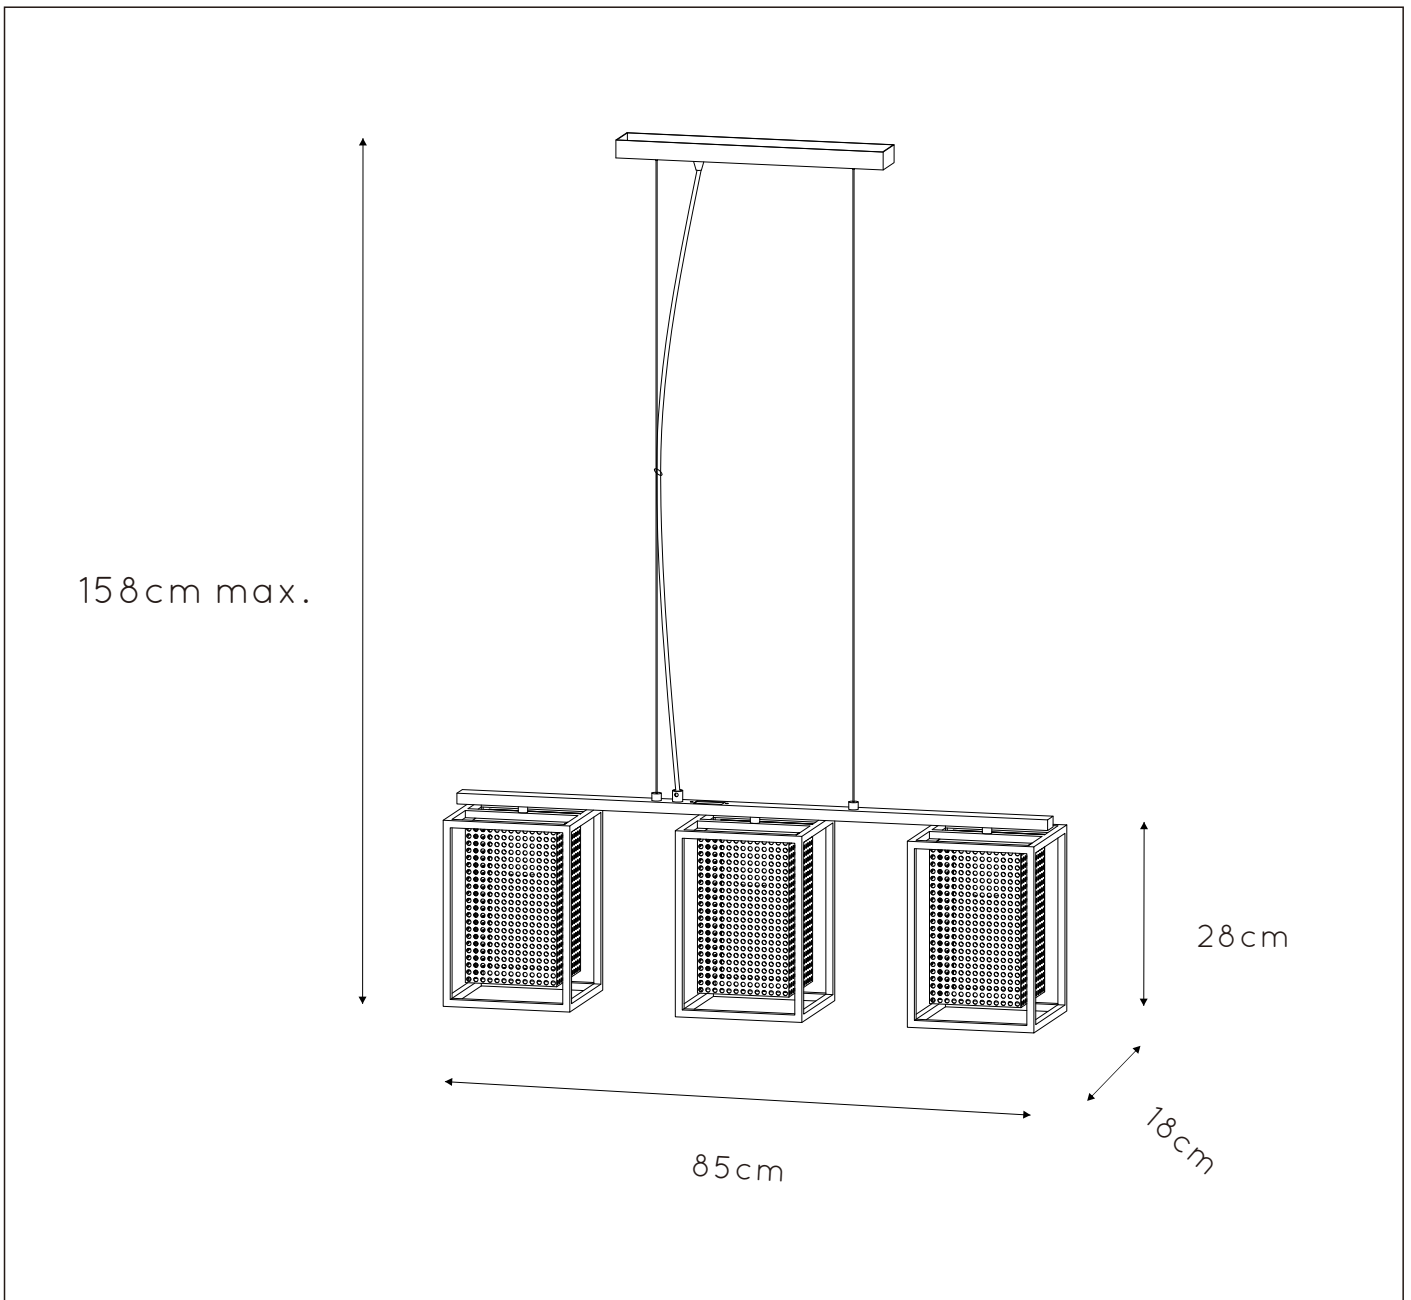

LUCIDE

TECHNICAL DRAWING & DIMENSIONS

SANSA

Item number : 21422/03/30

EAN CODE : 5411212211231

For more specifications, dimensions please visit

www.lucide.com