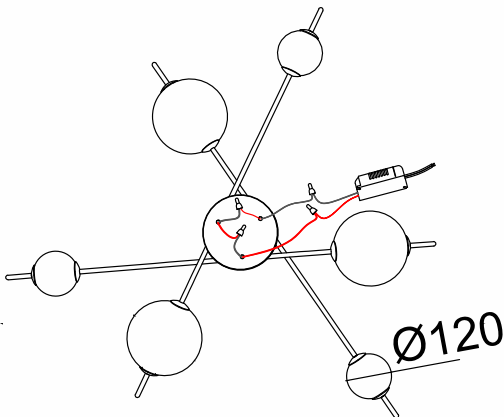

схема сборки и установки / assembling&connection diagram

6827-6 BK+WH

500

Ø1280

iLEDEX by

Comfort Rooms
LUMINO | FURNITURE | INTERIORS